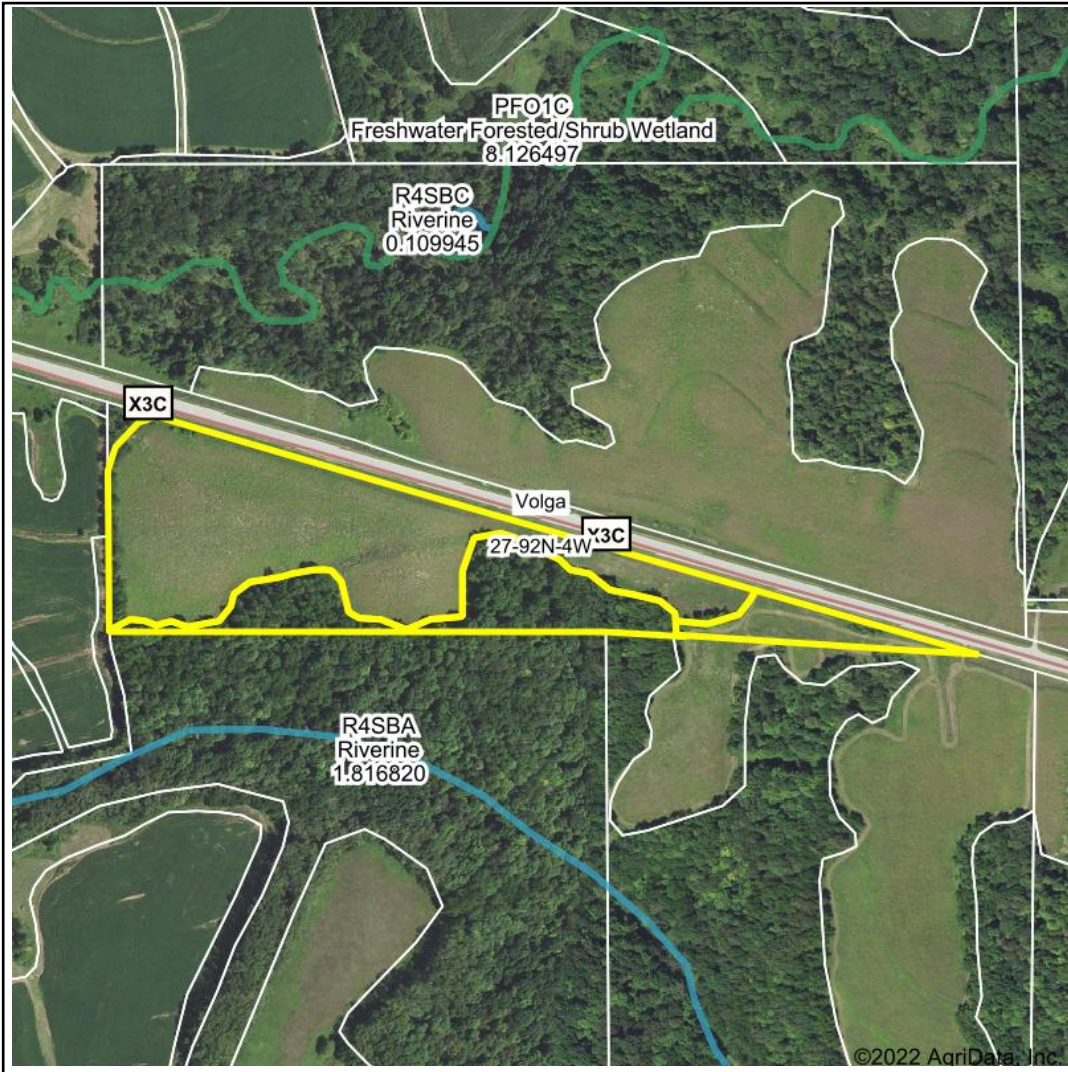

# Wetlands Map

**State:** Iowa  
**Location:** 27-92N-4W  
**County:** Clayton  
**Township:** Volga  
**Date:** 5/12/2022

**HIGH POINT**  
 LAND COMPANY  
 Maps Provided By:  

**surety**  
 CUSTOMIZED ONLINE MAPPING  
© AgriData, Inc. 2021      www.AgriDataInc.com

Classification Code	Type	Acres
	Total Acres	0.00

Data Source: National Wetlands Inventory website. U.S. DoI, Fish and Wildlife Service, Washington, D.C. <http://www.fws.gov/wetlands/>