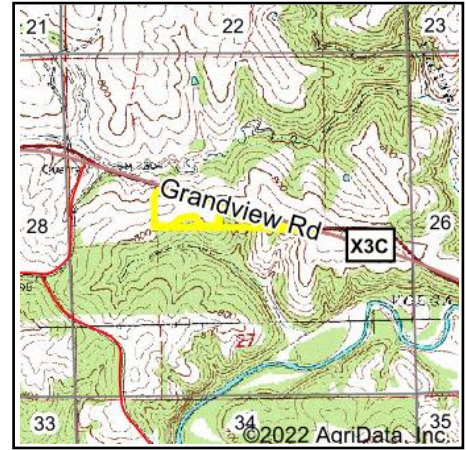

# Wetlands Map

**State:** Iowa  
**Location:** 27-92N-4W  
**County:** Clayton  
**Township:** Volga  
**Date:** 5/12/2022

**HIGH POINT**  
 LAND COMPANY  
 Maps Provided By:  

**surety**  
 CUSTOMIZED ONLINE MAPPING  
© AgriData, Inc. 2021      www.AgriDataInc.com