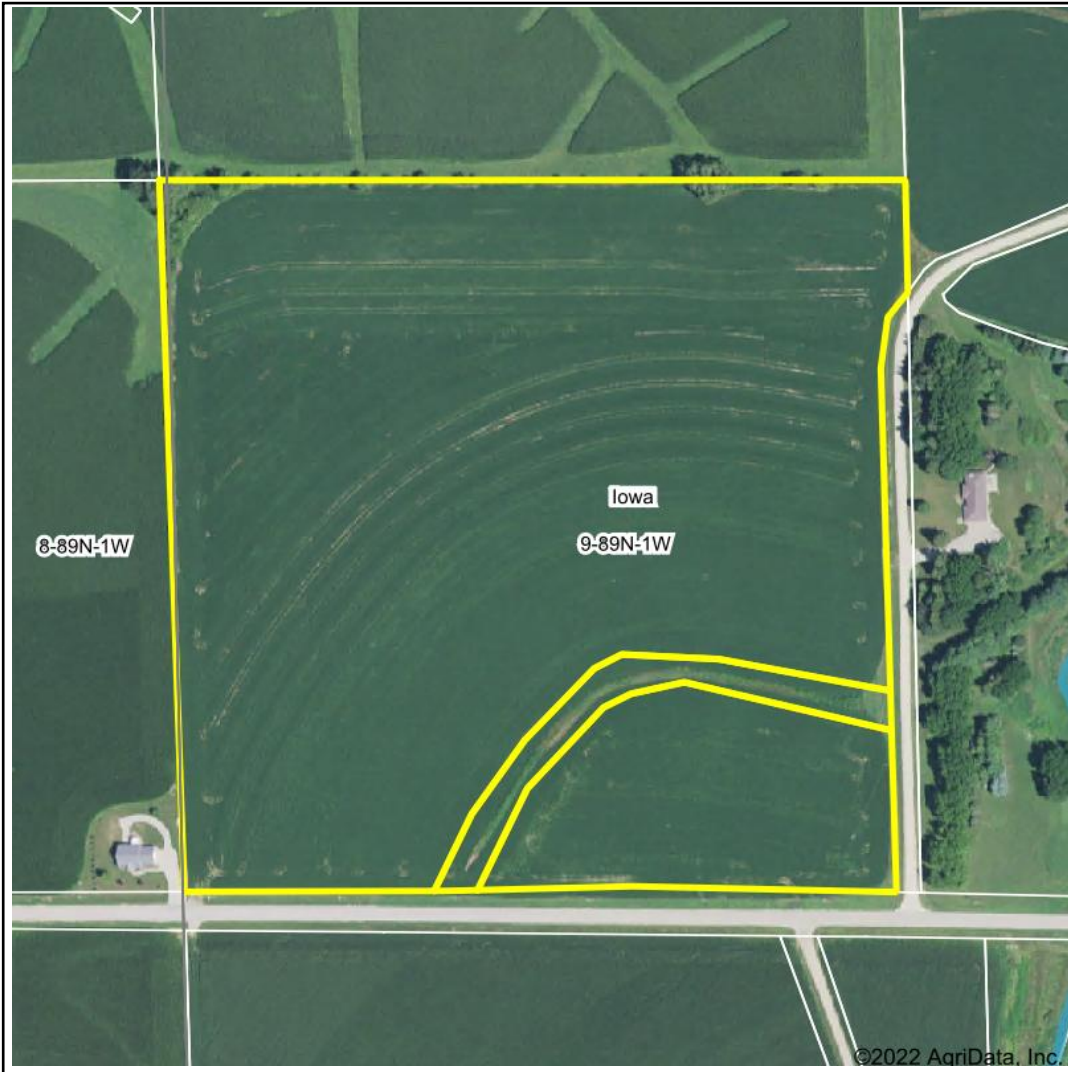

# Wetlands Map

State: **Iowa**  
 Location: **9-89N-1W**  
 County: **Dubuque**  
 Township: **Iowa**  
 Date: **4/14/2022**

Maps Provided By:

© AgriData, Inc. 2021 [www.AgriDataInc.com](http://www.AgriDataInc.com)