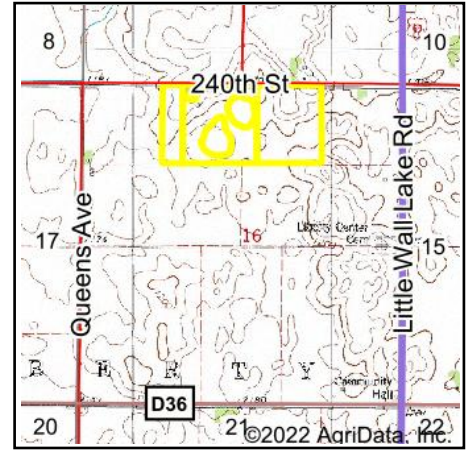

Wetlands Map

State: **Iowa**
 Location: **16-88N-24W**
 County: **Hamilton**
 Township: **Liberty**
 Date: **3/28/2022**

Maps Provided By:

© AgriData, Inc. 2021 www.AgriDataInc.com

0ft 670ft 1340ft

Classification Code	Type	Acres
	Total Acres	0.00