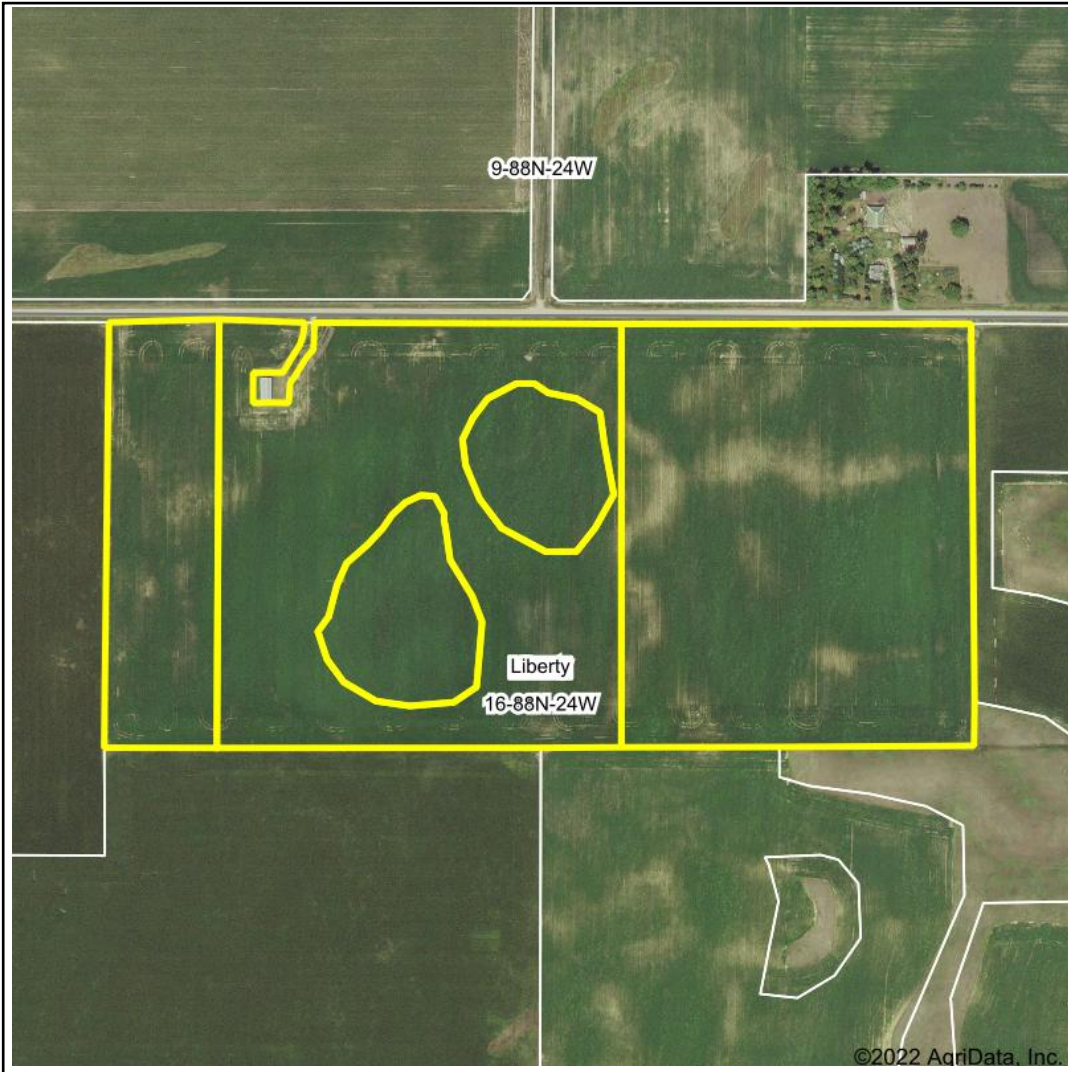

Wetlands Map

State: **Iowa**
 Location: **16-88N-24W**
 County: **Hamilton**
 Township: **Liberty**
 Date: **3/28/2022**

Maps Provided By:

© AgriData, Inc. 2021 www.AgriDataInc.com

0ft 670ft 1340ft

Classification Code	Type	Acres
	Total Acres	0.00