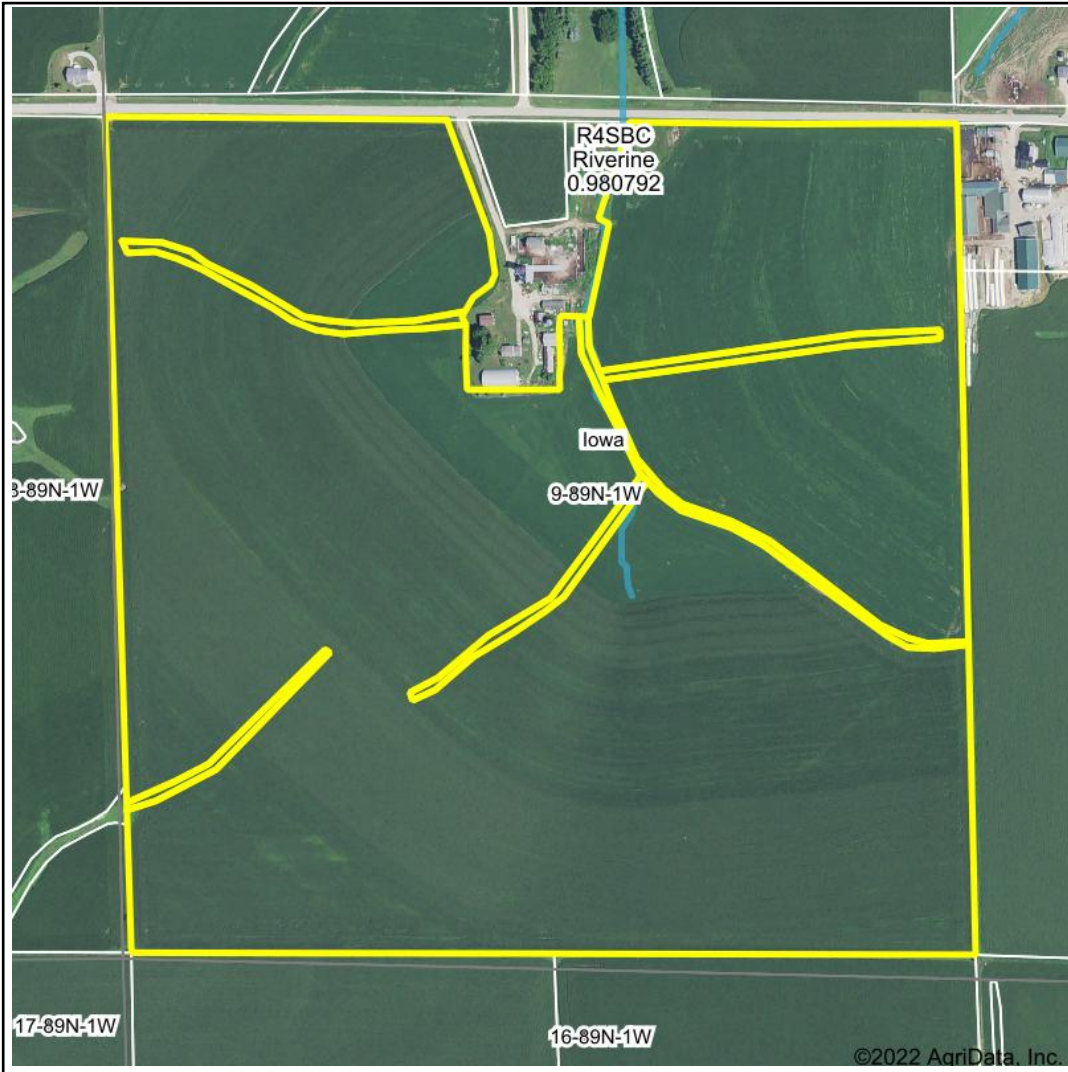

Wetlands Map

State: **Iowa**
 Location: **9-89N-1W**
 County: **Dubuque**
 Township: **Iowa**
 Date: **4/26/2022**

Maps Provided By:

© AgriData, Inc. 2021 www.AgriDataInc.com

0ft 692ft 1383ft

Classification Code	Type	Acres
R4SBC	Riverine	0.49
Total Acres		0.49