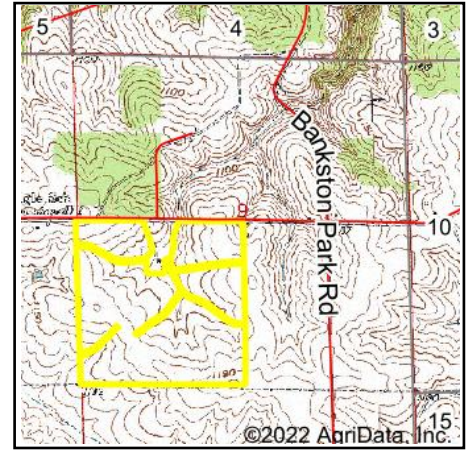

Wetlands Map

State: **Iowa**
 Location: **9-89N-1W**
 County: **Dubuque**
 Township: **Iowa**
 Date: **4/26/2022**

Maps Provided By:

© AgriData, Inc. 2021 www.AgriDataInc.com

0ft 692ft 1383ft

Classification Code	Type	Acres
R4SBC	Riverine	0.49
Total Acres		0.49