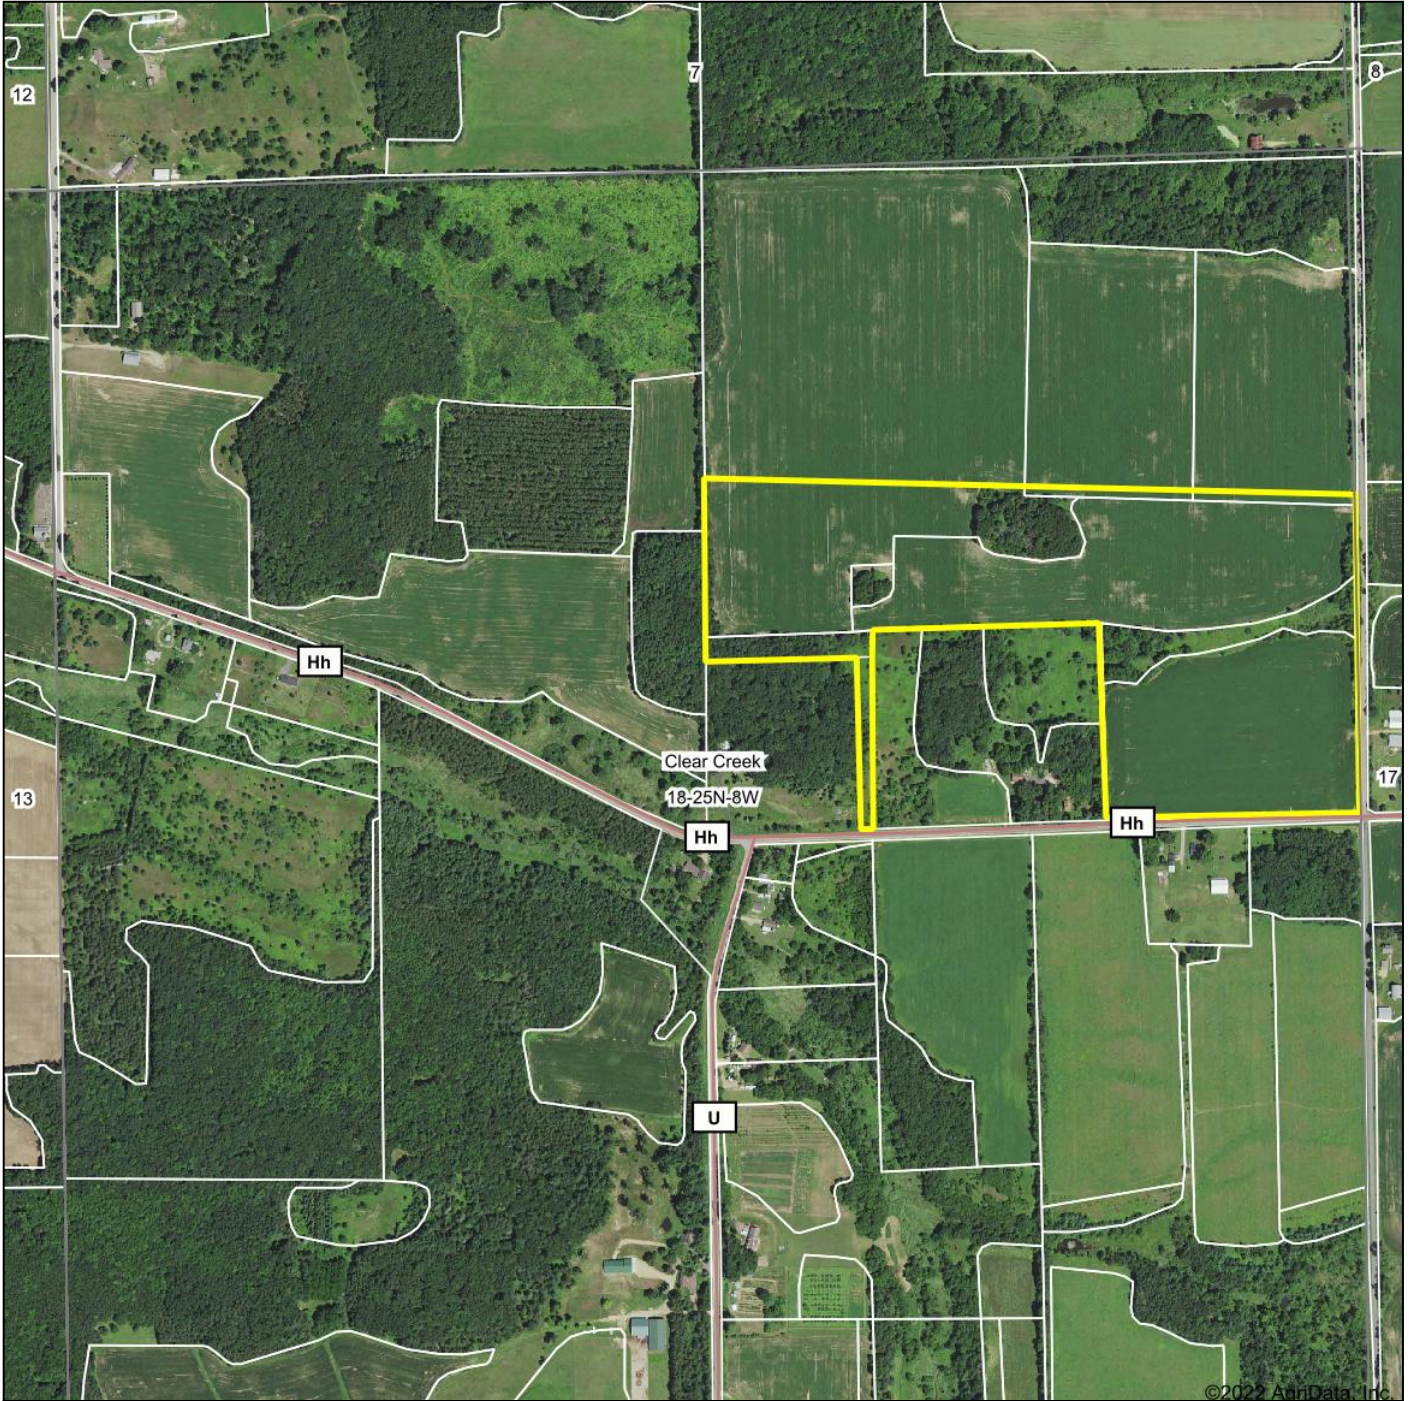

Aerial Map

©2022 AgriData, Inc.

Maps Provided By:

© AgriData, Inc. 2021 www.AgriDataInc.com

Field borders provided by Farm Service Agency as of 5/21/2008.

Map Center: 44° 38' 53.51, -91° 23' 51.18

18-25N-8W
Eau Claire County
Wisconsin