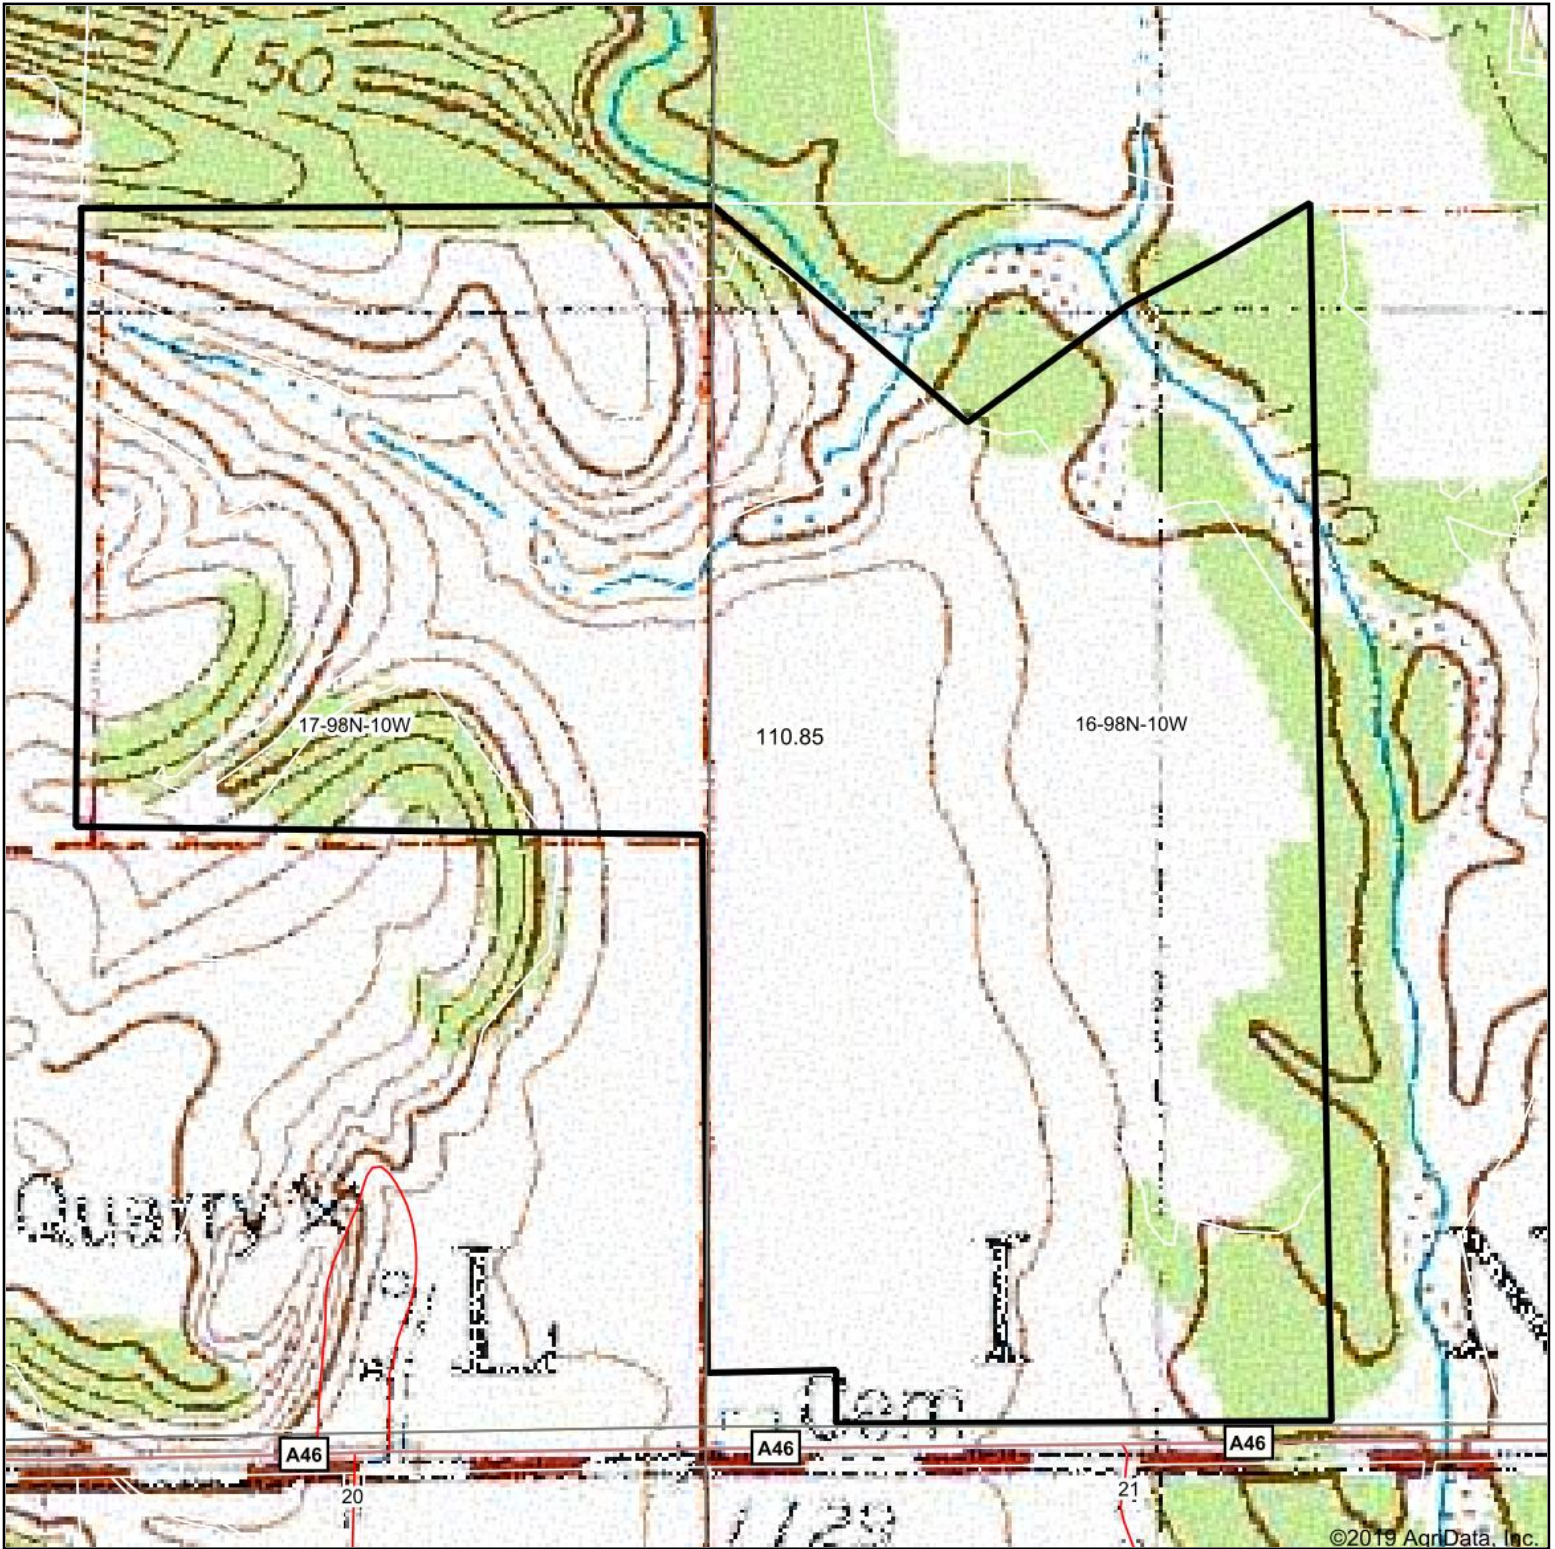

Topography Map

©2019 AgriData, Inc.

map center: 43° 18' 10.75, -92° 2' 29.59

16-98N-10W
Winneshiek County
Iowa

2/13/2020

Maps Provided By:

© AgriData, Inc. 2019 www.AgridataInc.com