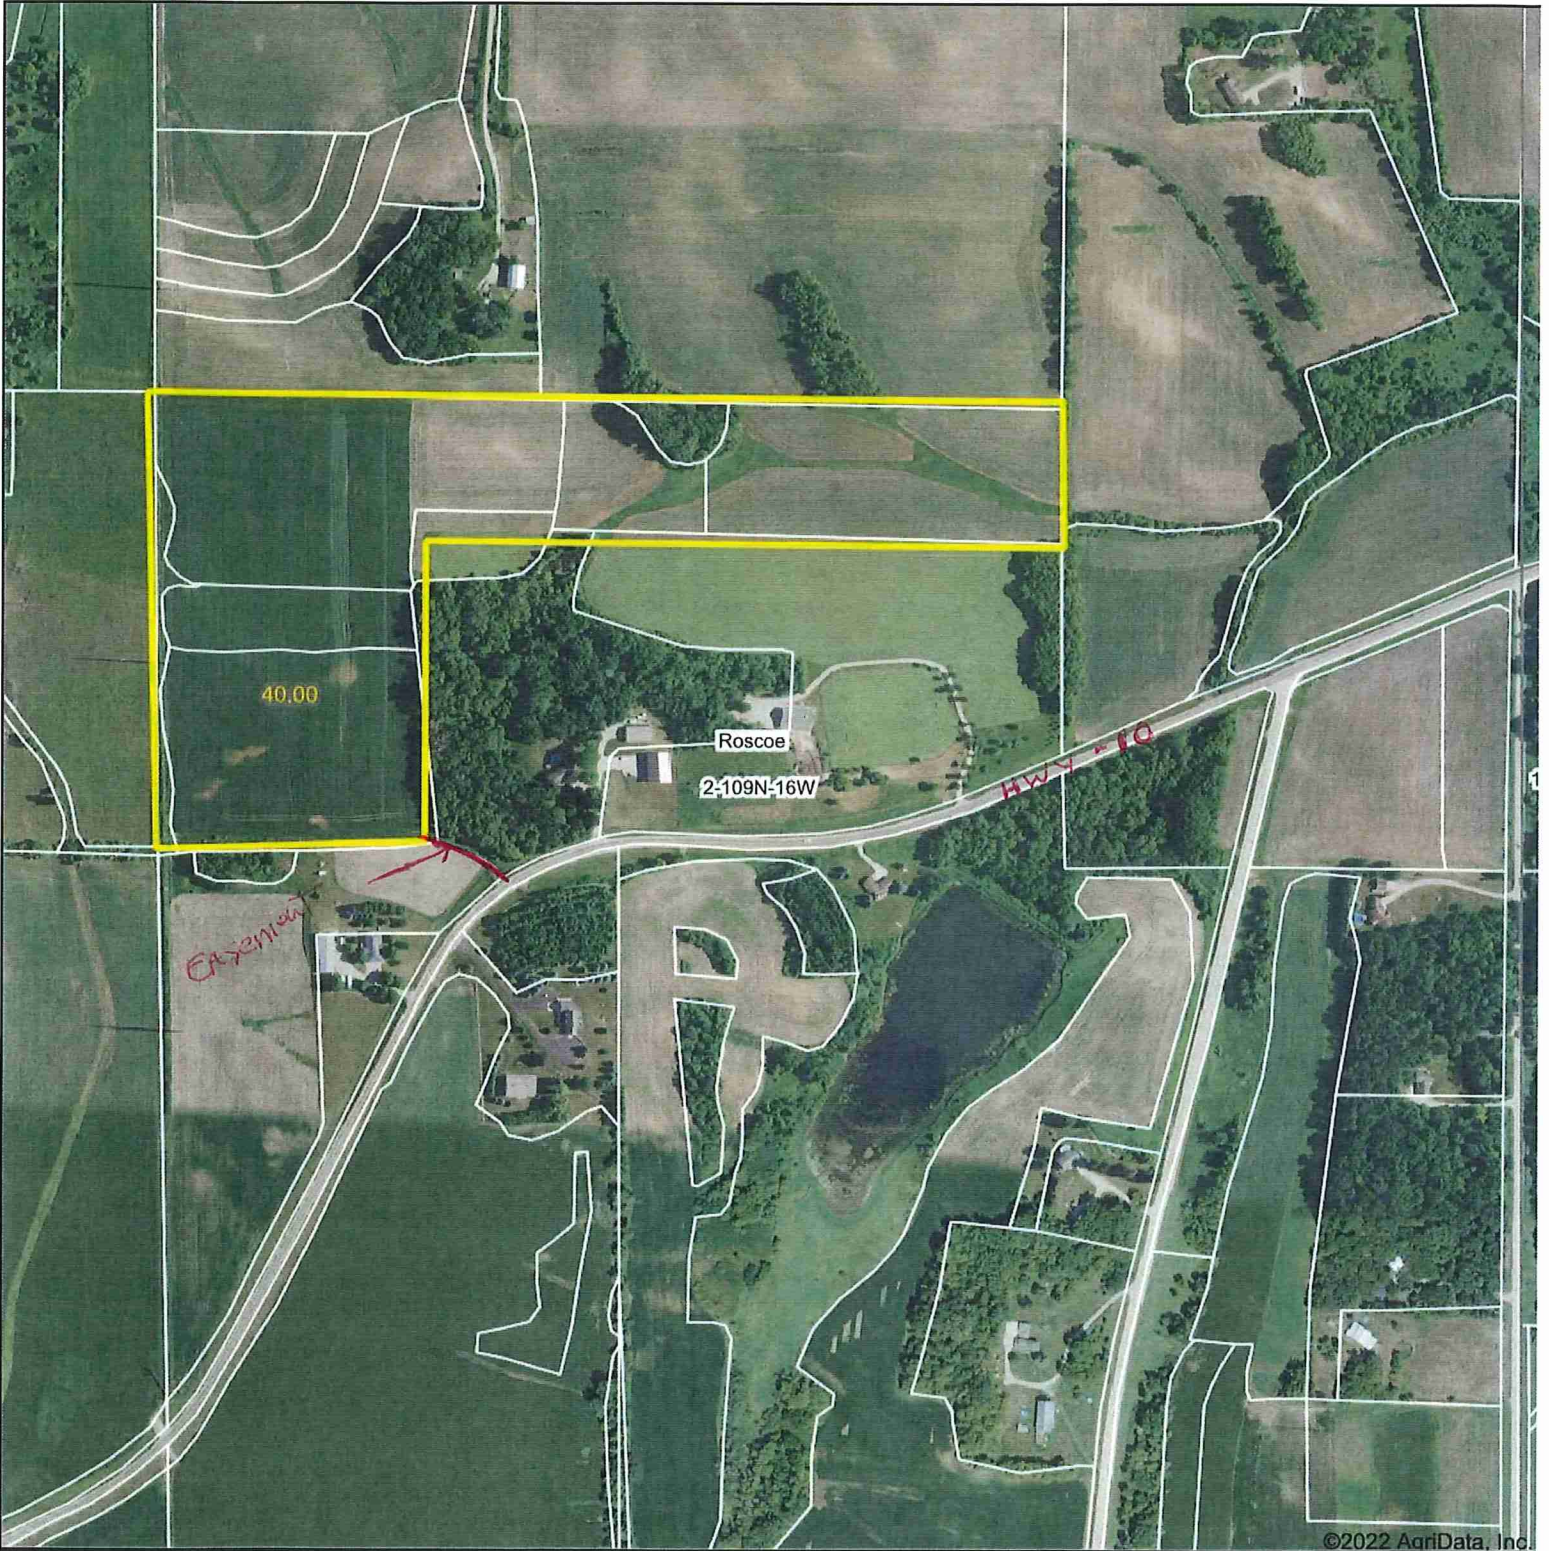

Aerial Map

©2022 AgriData, Inc.

Map Center: 44° 16' 33.21, -92° 41' 57.14

2-109N-16W
Goodhue County
Minnesota

1/5/2022

Maps Provided By:
surety
CUSTOMIZED ONLINE MAPPING
© AgriData, Inc. 2021 www.AgriDataInc.com