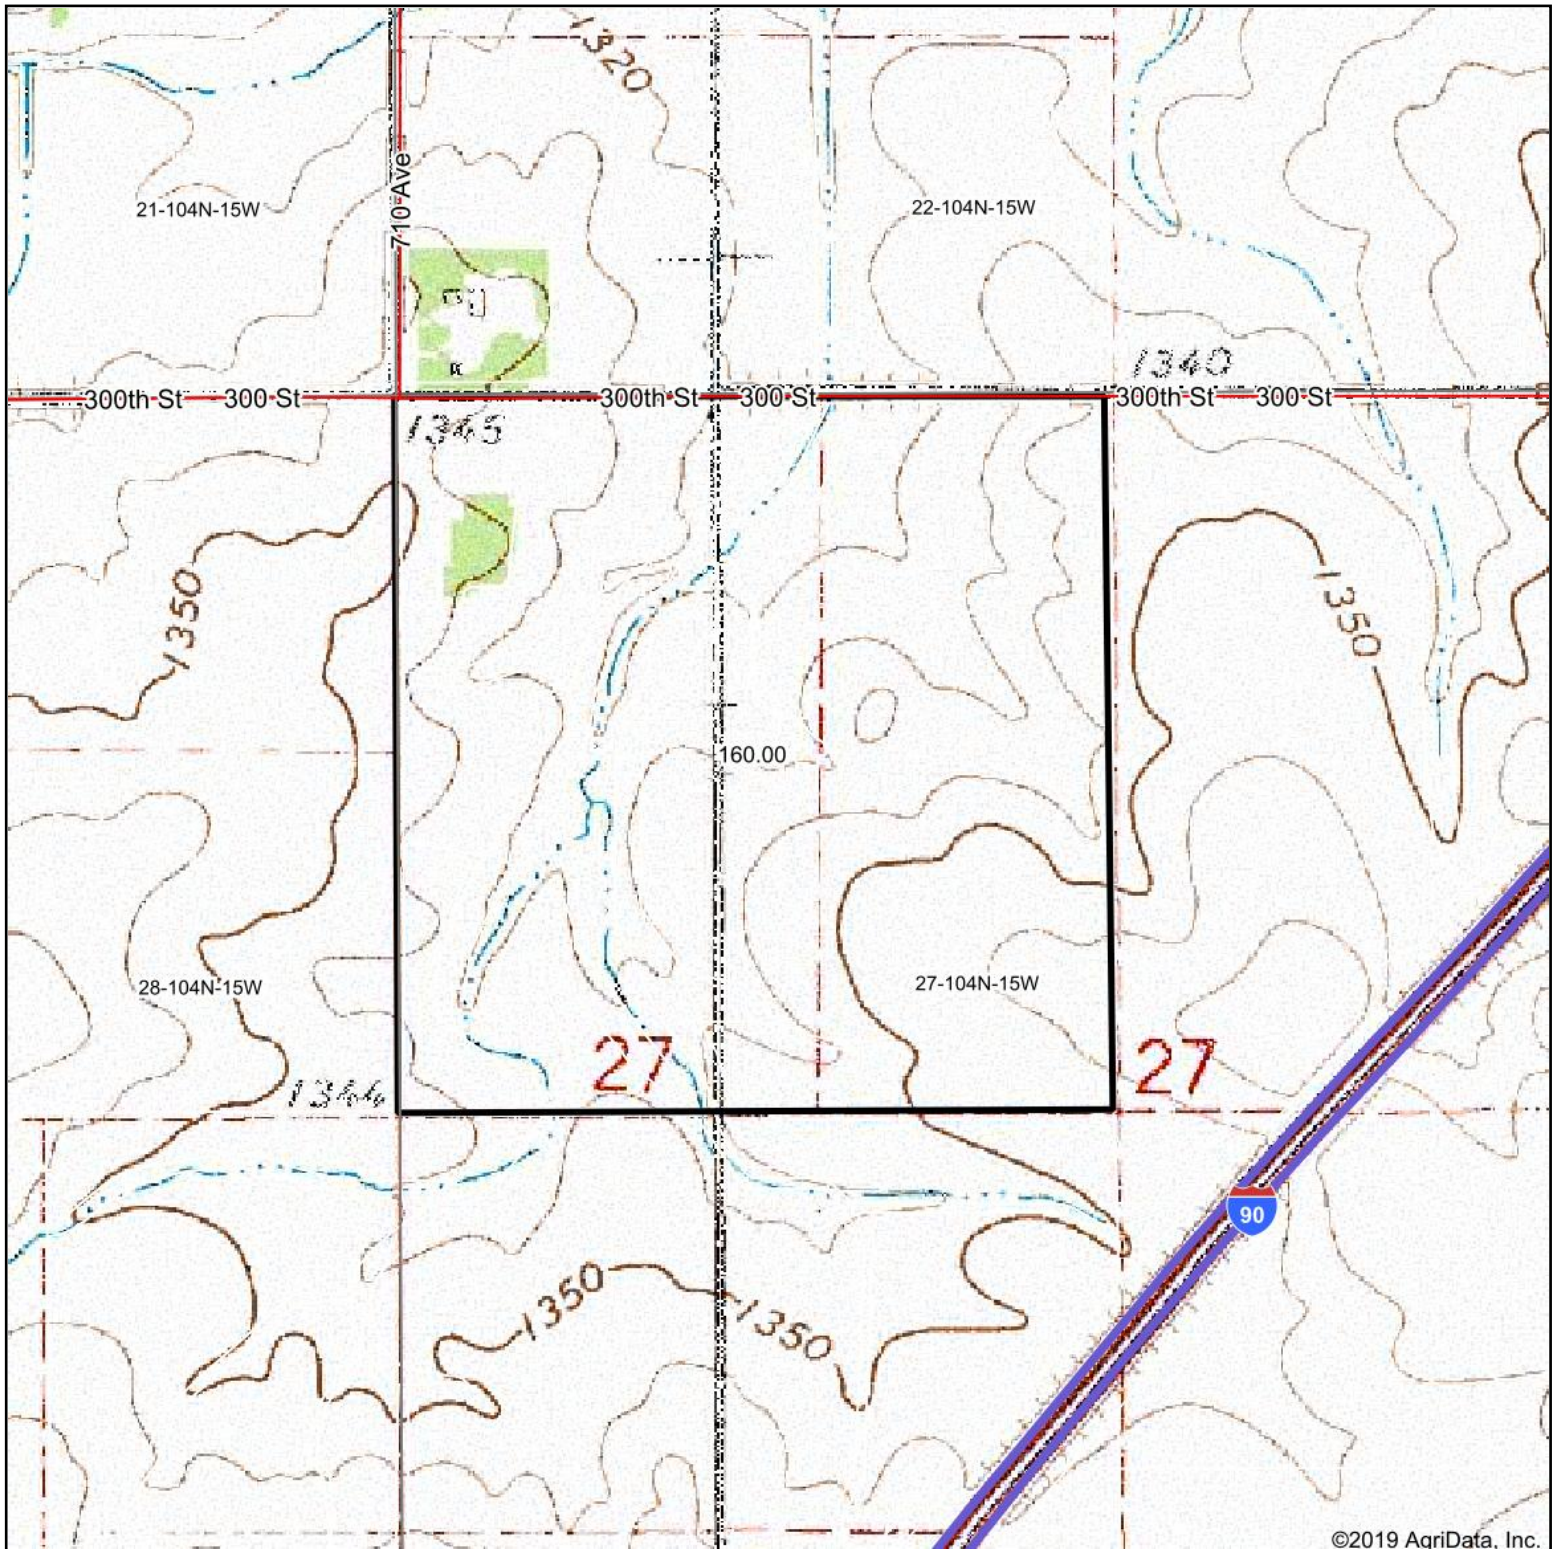

# Topography Map

©2019 AgriData, Inc.

map center: 43° 47' 10.87, -92° 37' 27.56

Maps Provided By:

© AgriData, Inc. 2019 www.AgrIDataInc.com

**27-104N-15W**  
**Mower County**  
**Minnesota**

6/2/2020