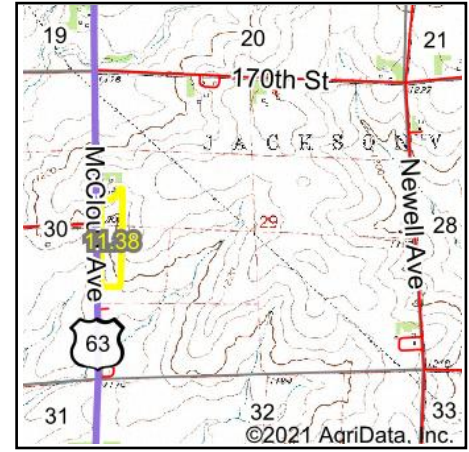

Wetlands Map

State: **Iowa**
 Location: **29-96N-12W**
 County: **Chickasaw**
 Township: **Jacksonville**
 Date: **10/2/2021**

Maps Provided By:

© AgriData, Inc. 2021 www.AgriDataInc.com

0ft 456ft 911ft

Classification Code	Type	Acres
	Total Acres	0.00