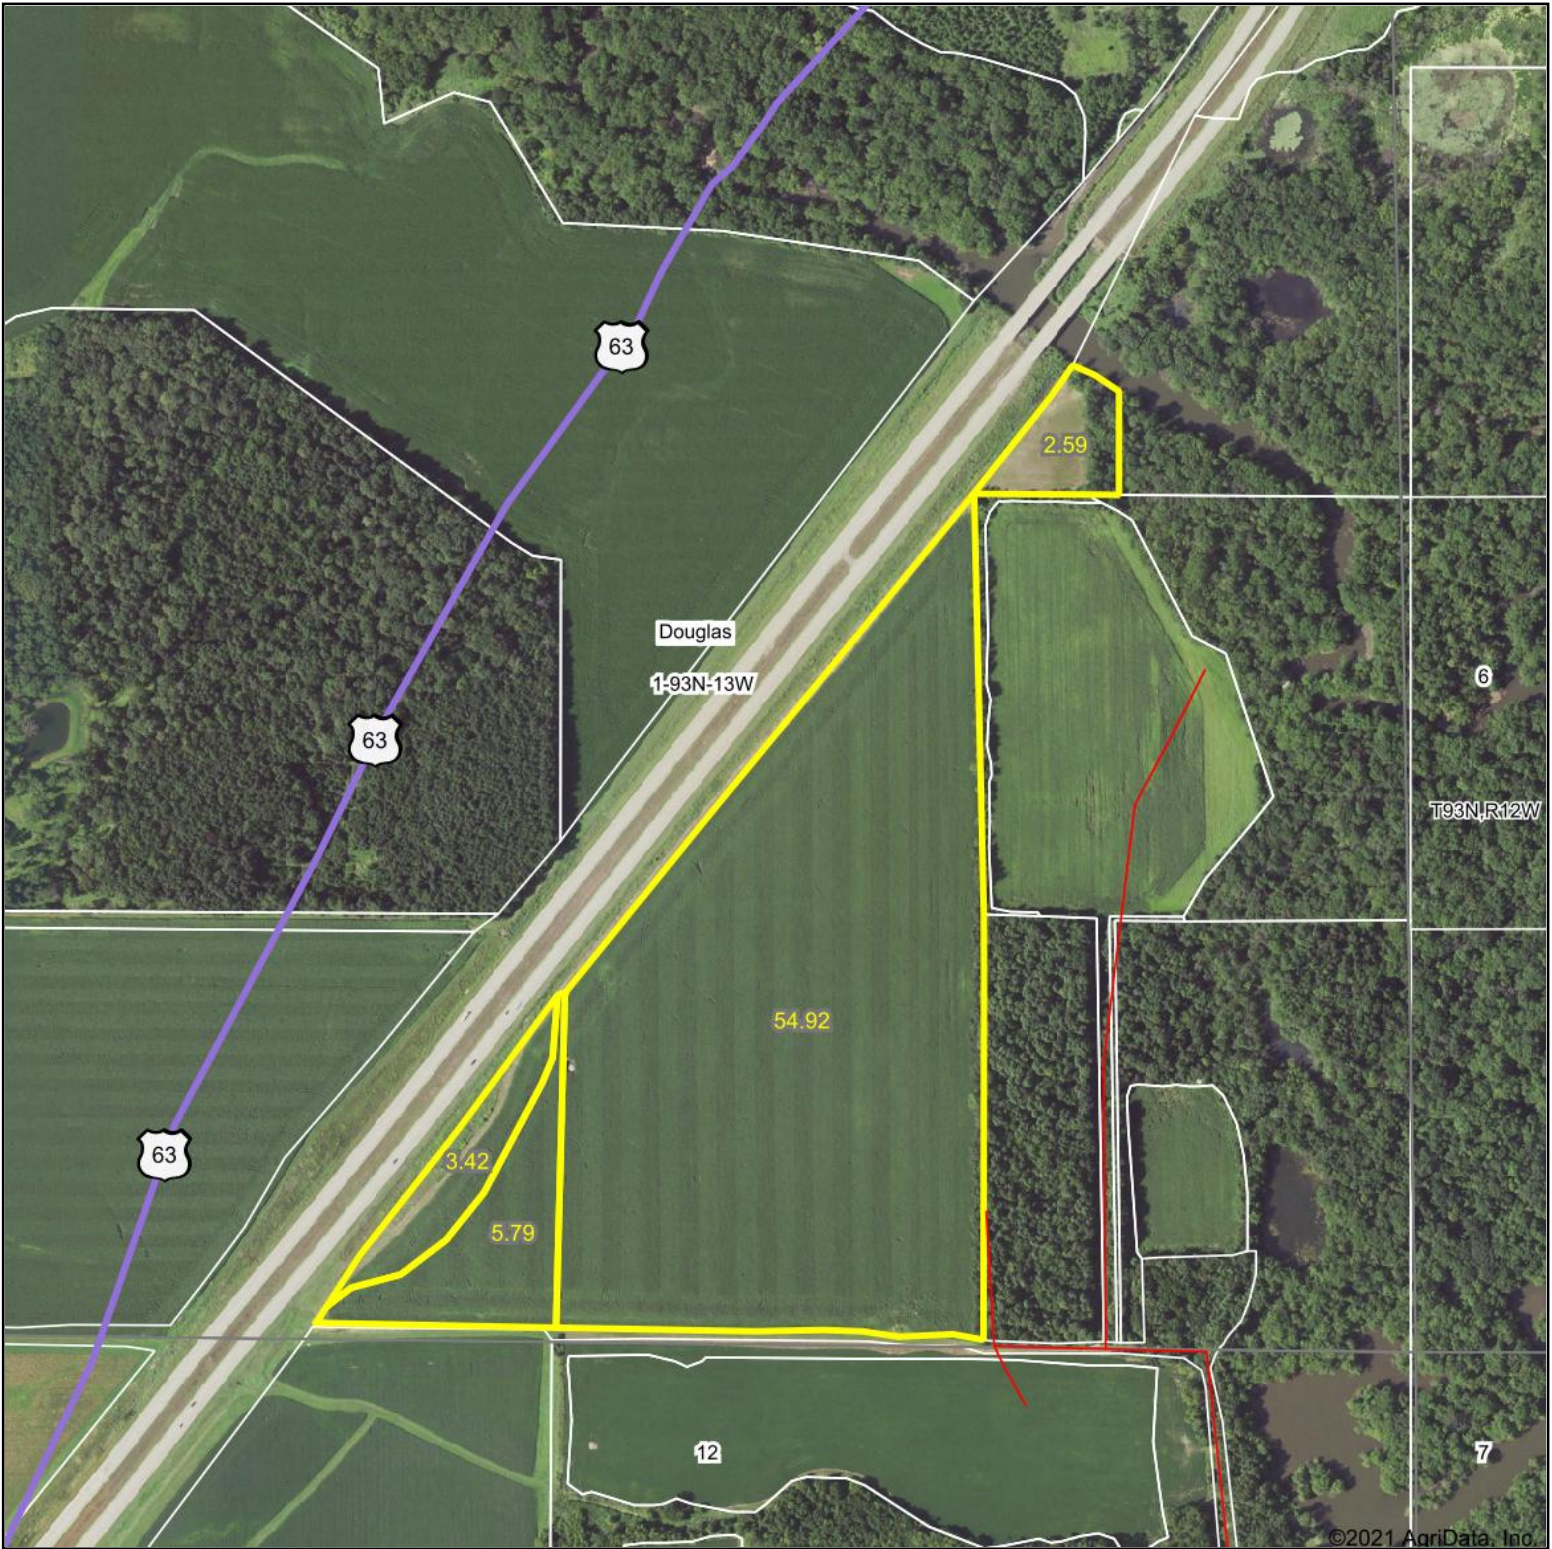

# Aerial Map

Map Center: 42° 53' 46.49, -92° 19' 29.69

Maps Provided By:  
**surety**  
CUSTOMIZED ONLINE MAPPING  
© AgriData, Inc. 2021 www.AgriDataInc.com

**1-93N-13W**  
**Bremer County**  
**Iowa**

10/4/2021