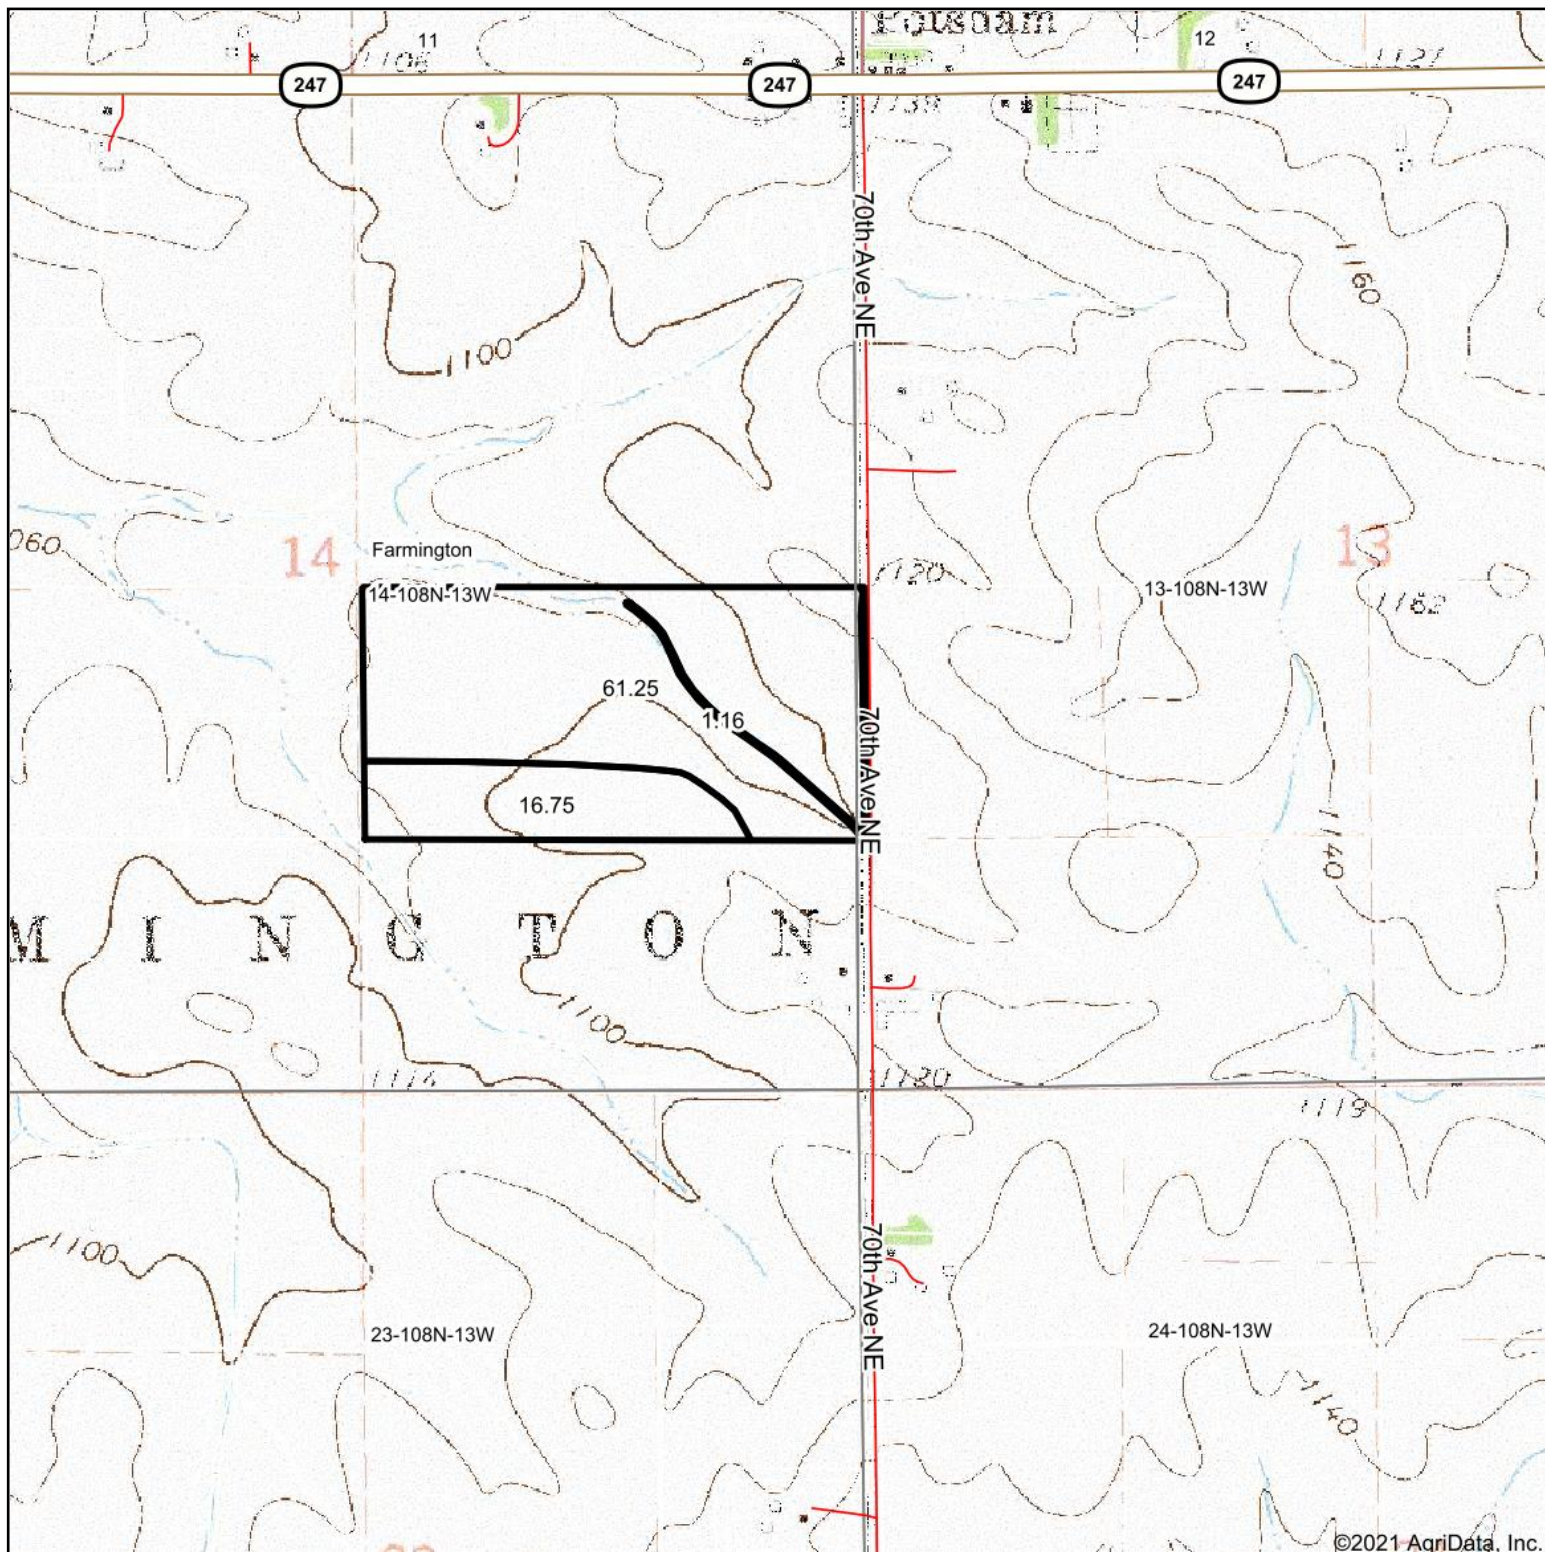

Topography Map

©2021 AgriData, Inc.

map center: 44° 9' 20.36, -92° 20' 26.75

Maps Provided By:

© AgriData, Inc. 2021

www.AgriDataInc.com

14-108N-13W
Olmsted County
Minnesota

9/16/2021