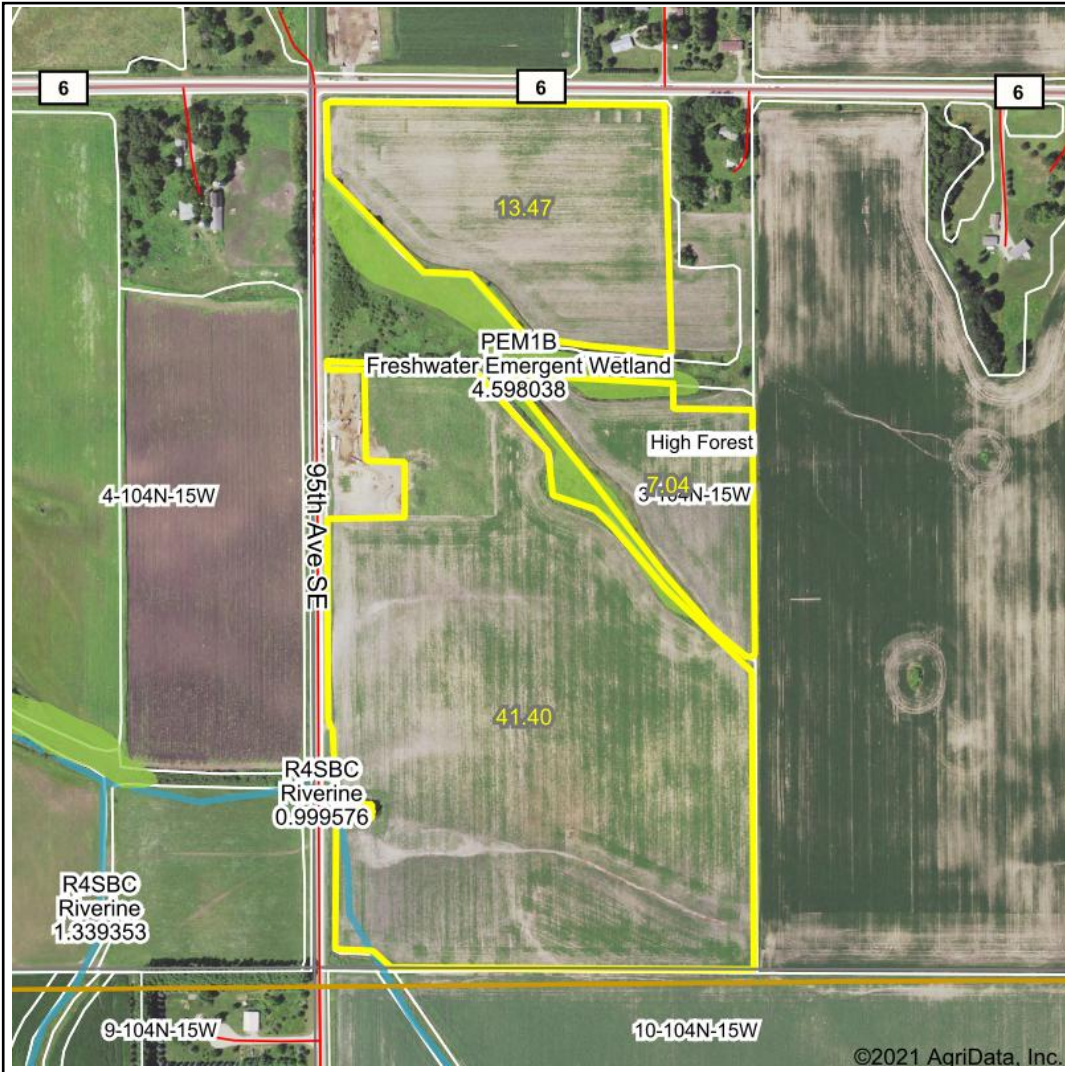

Wetlands Map

State: Minnesota
Location: 3-104N-15W
County: Olmsted
Township: High Forest
Date: 8/10/2021

Classification Code	Type	Acres
PEM1B	Freshwater Emergent Wetland	0.81
R4SBC	Riverine	0.20
Total Acres		1.01