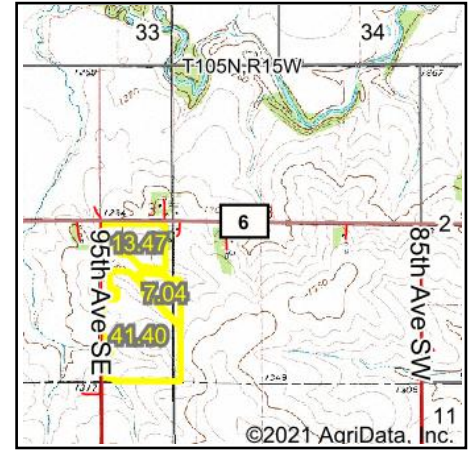

Wetlands Map

State: Minnesota
Location: 3-104N-15W
County: Olmsted
Township: High Forest
Date: 8/10/2021

Classification Code	Type	Acres
PEM1B	Freshwater Emergent Wetland	0.81
R4SBC	Riverine	0.20
Total Acres		1.01