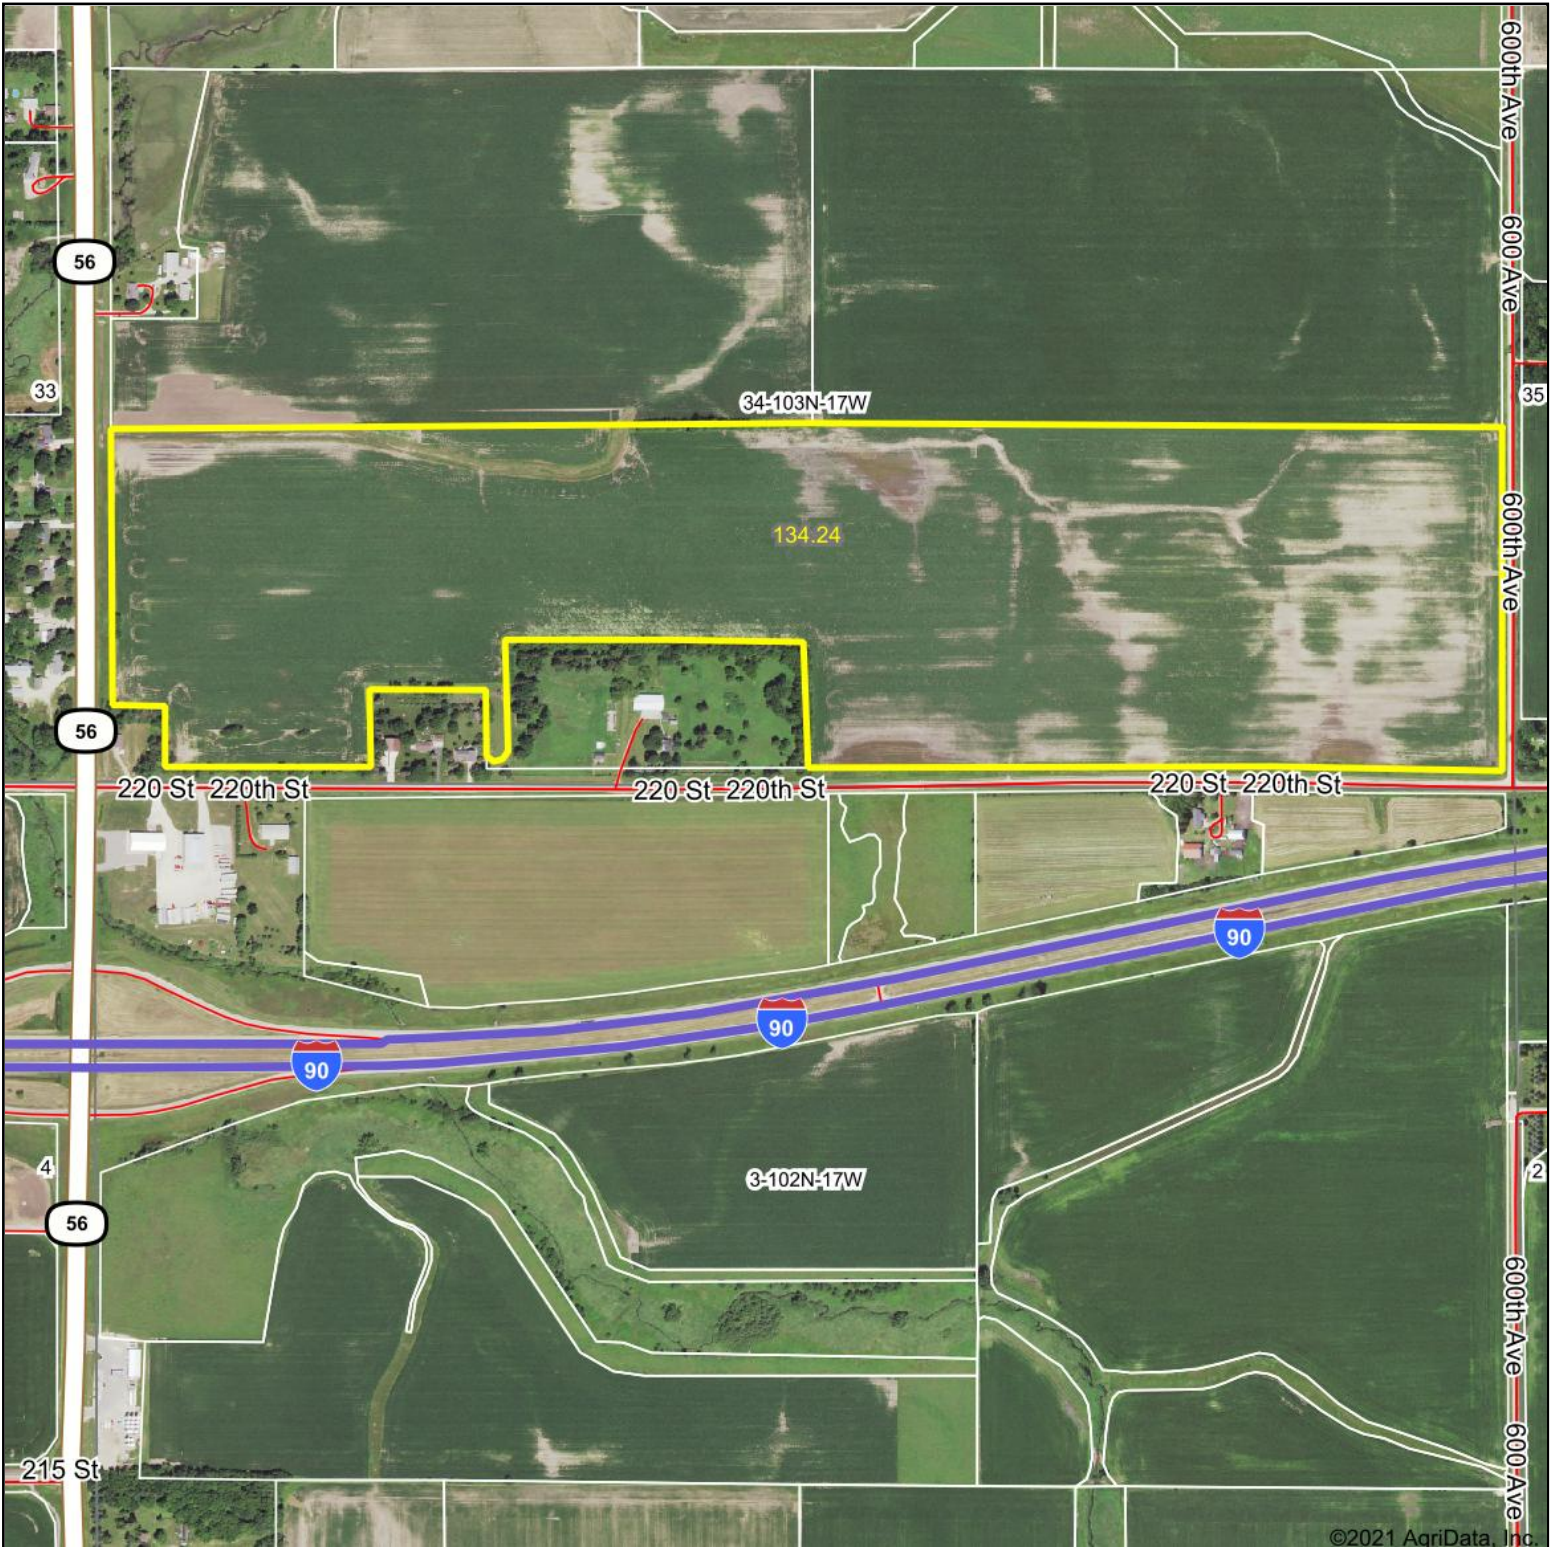

Aerial Map

Map Center: 43° 40' 27.4, -92° 51' 33.98

34-103N-17W
Mower County
Minnesota

3/29/2021