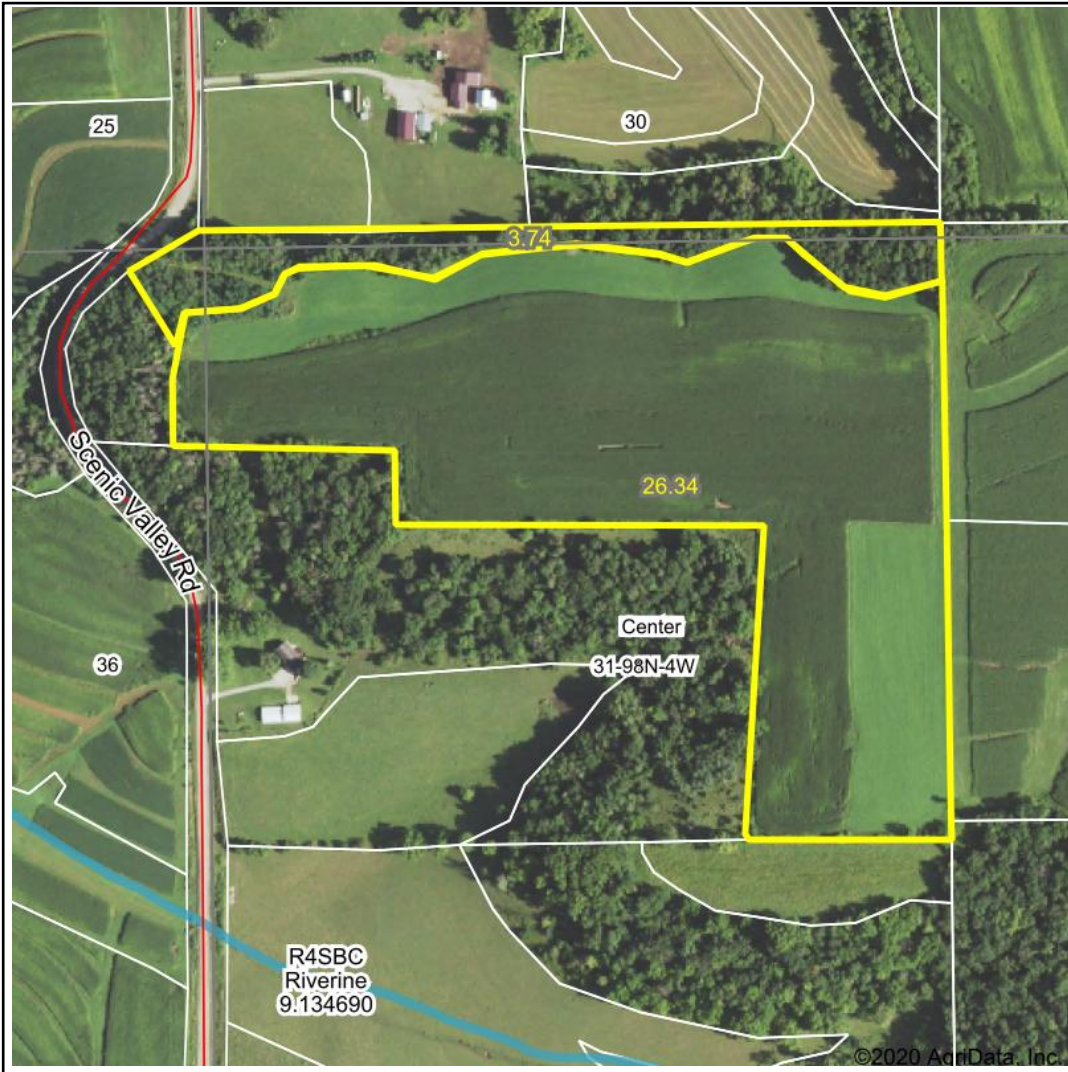

Wetlands Map

State: **Iowa**
 Location: **31-98N-4W**
 County: **Allamakee**
 Township: **Center**
 Date: **12/7/2020**

© AgriData, Inc. 2020 www.AgriDataInc.com

0ft 480ft 961ft

Classification Code	Type	Acres
	Total Acres	0.00