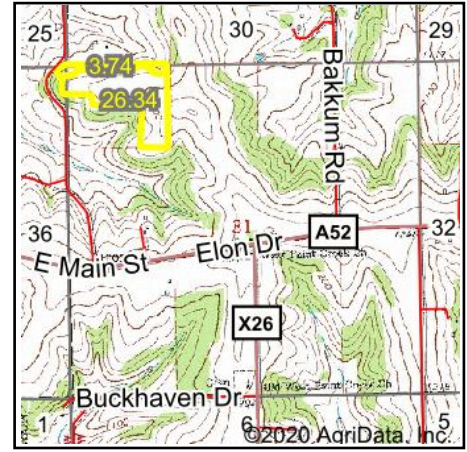

Wetlands Map

State: **Iowa**
 Location: **31-98N-4W**
 County: **Allamakee**
 Township: **Center**
 Date: **12/7/2020**

© AgriData, Inc. 2020 www.AgriDataInc.com

0ft 480ft 961ft

Classification Code	Type	Acres
	Total Acres	0.00