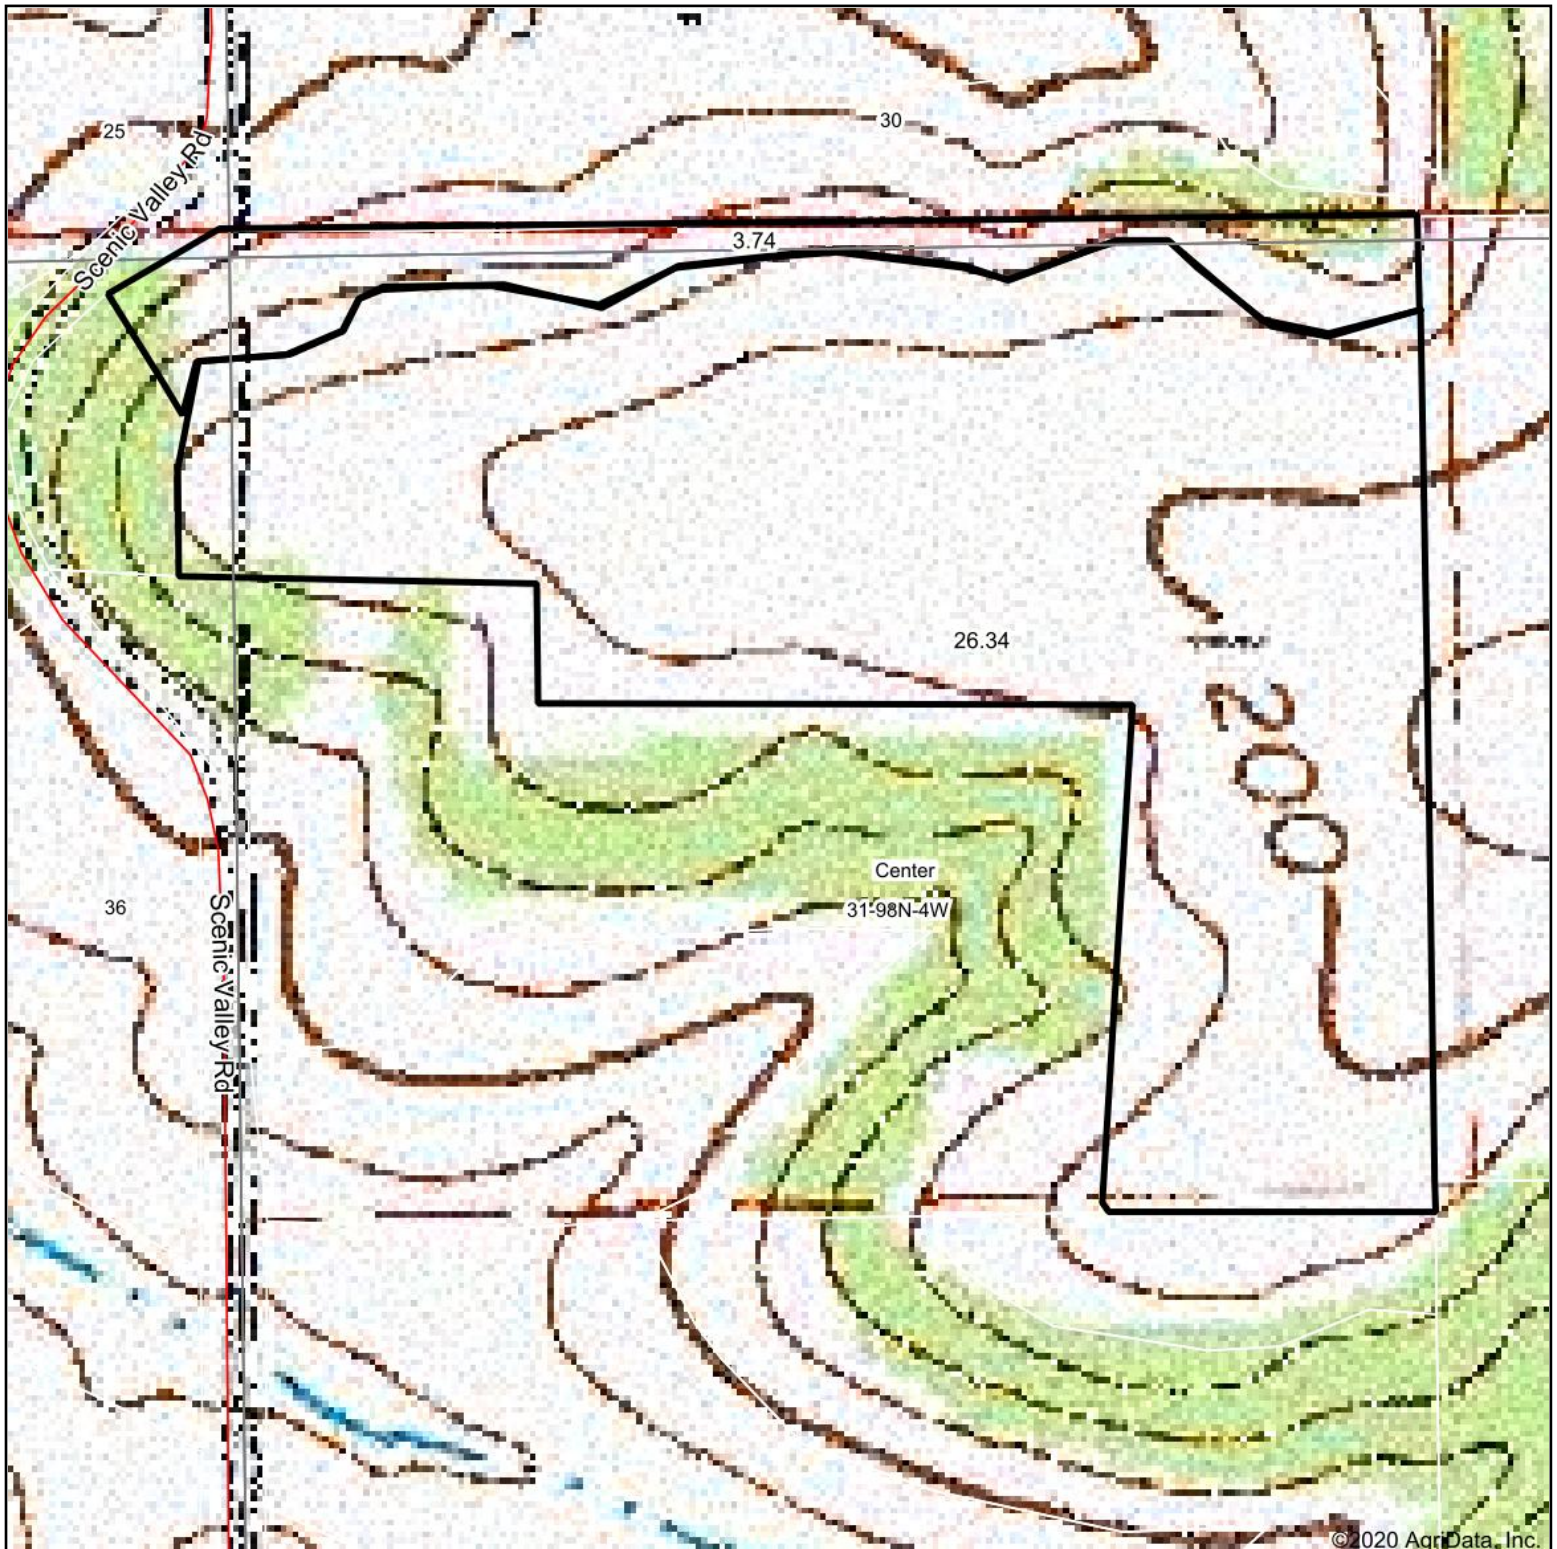

Topography Map

Maps Provided By:

© AgriData, Inc. 2020 www.AgridataInc.com

map center: 43° 16' 0.97, -91° 22' 2.26

31-98N-4W
Allamakee County
Iowa

12/7/2020