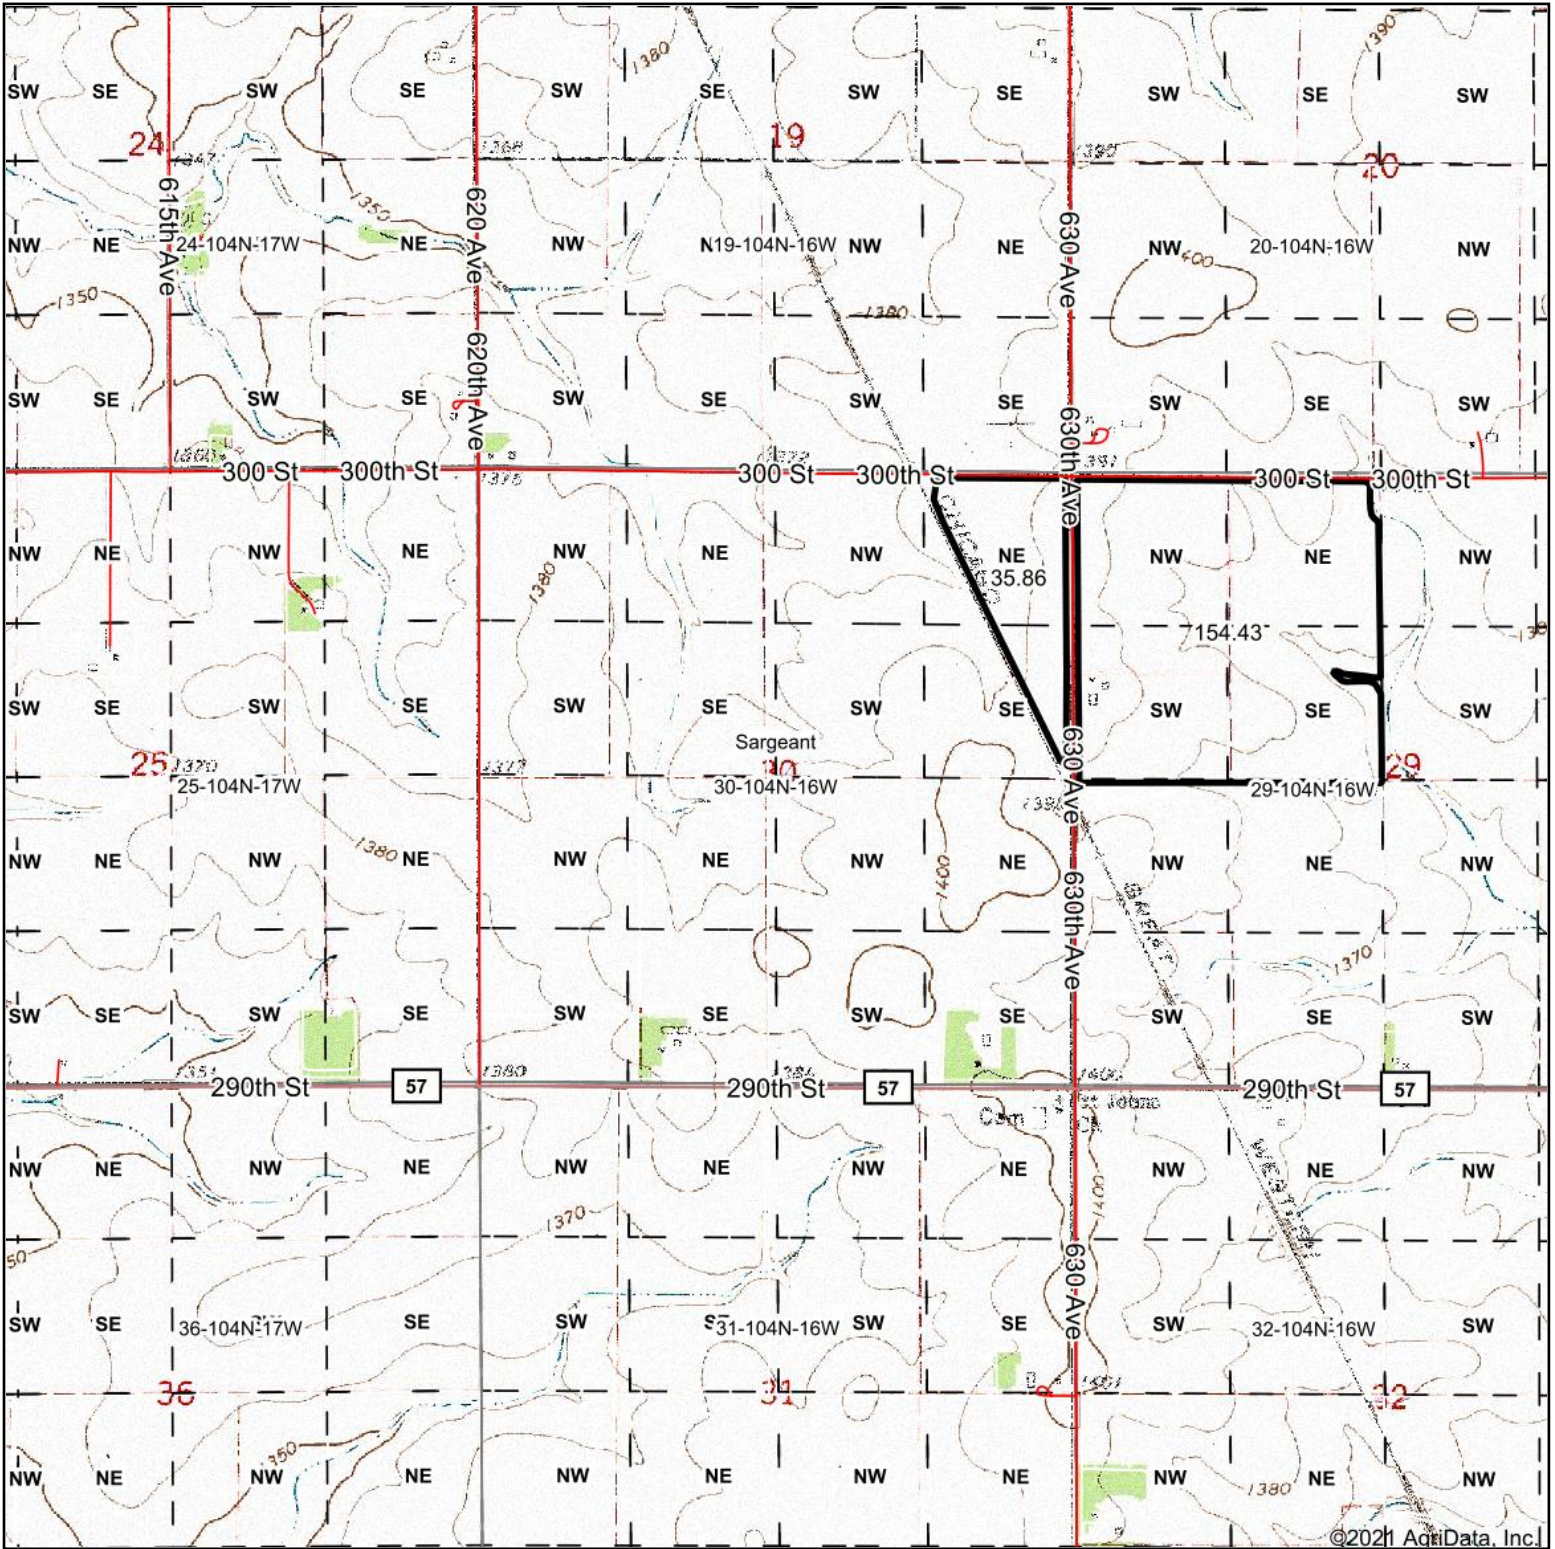

Topography Map

©2021 AgriData, Inc.

Maps Provided By:

© AgriData, Inc. 2021 www.AgriDataInc.com

map center: 43° 46' 59.99, -92° 47' 58.24

30-104N-16W
Mower County
Minnesota

6/23/2021