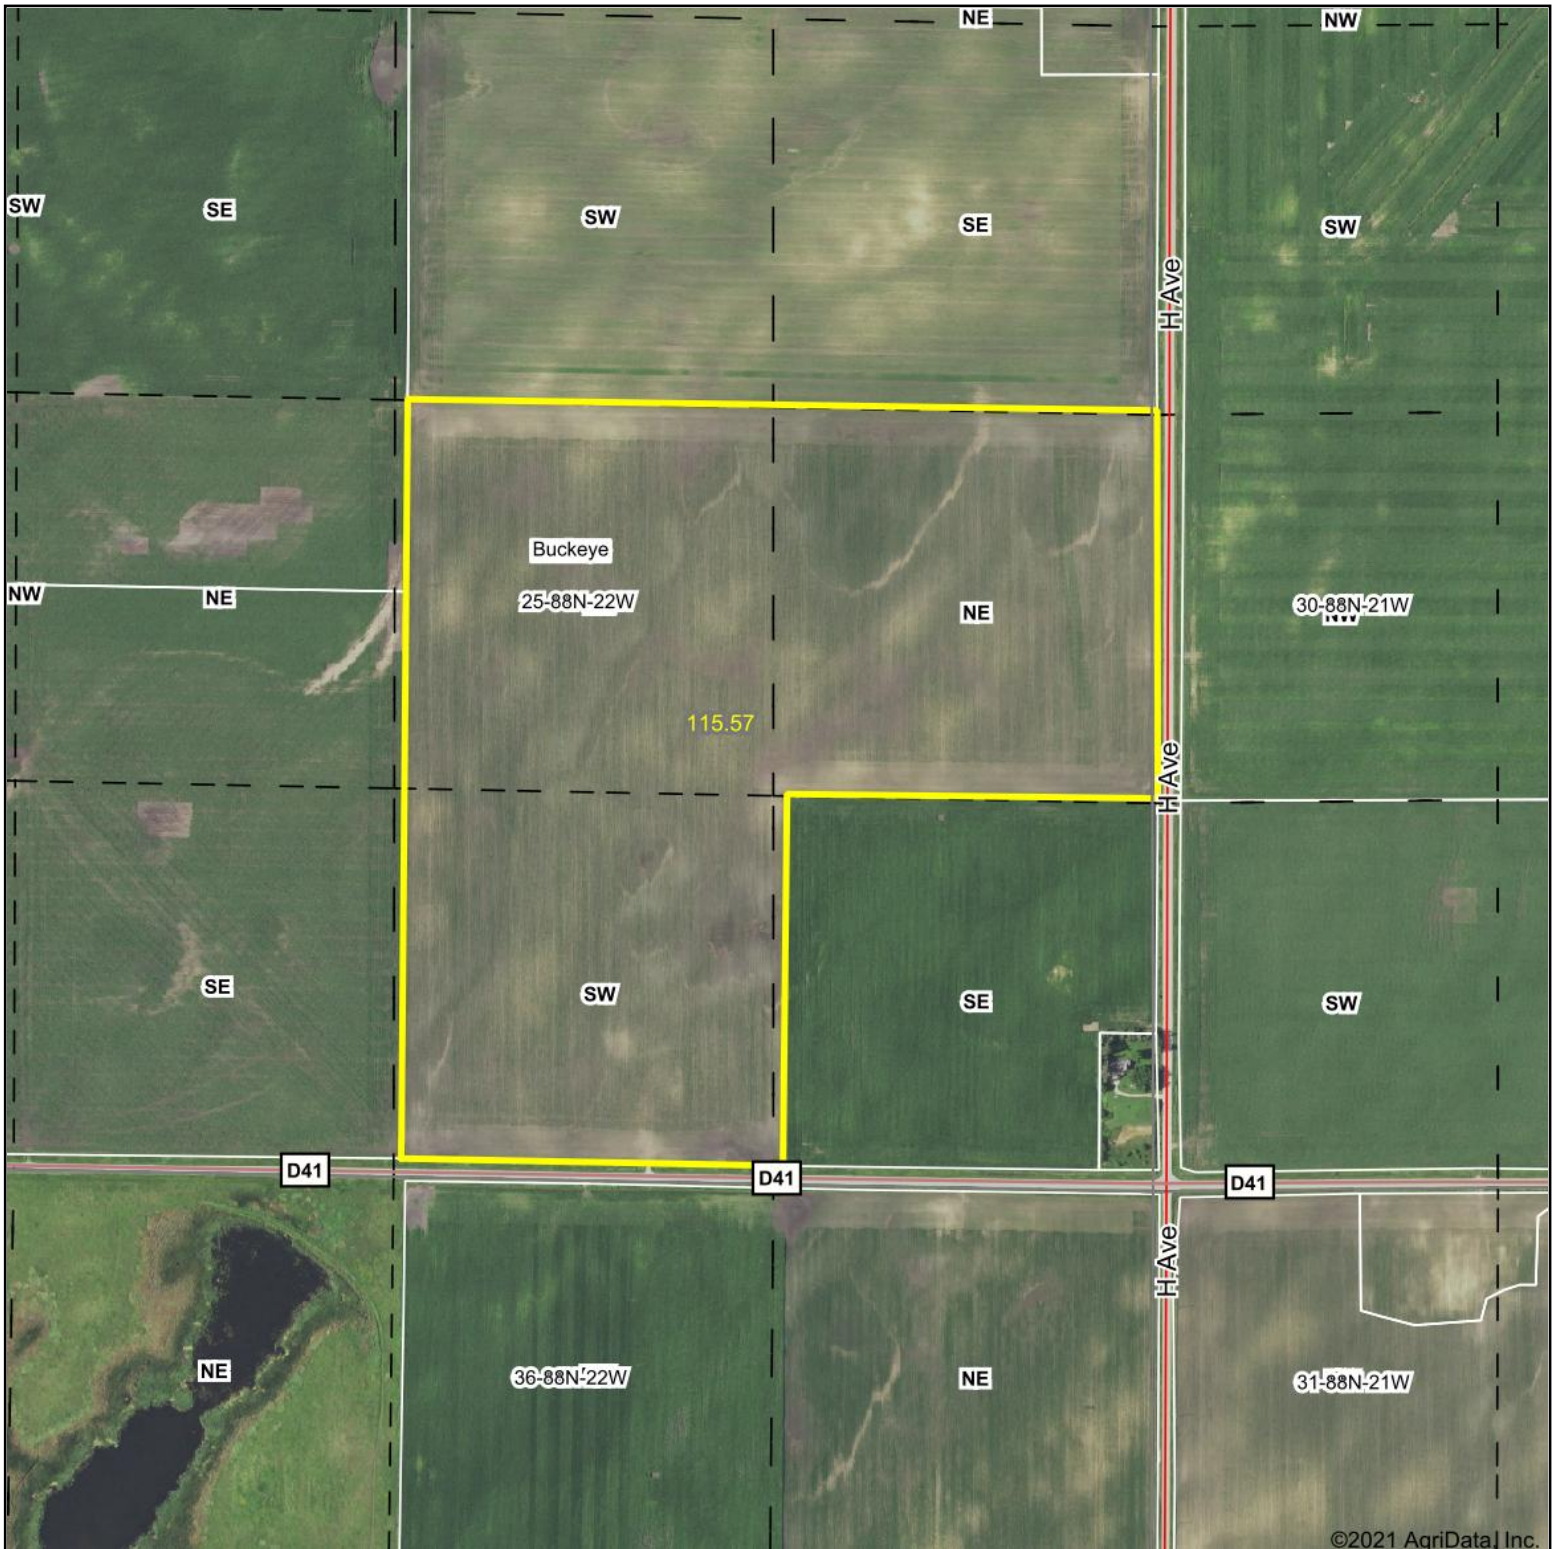

Aerial Map

Map Center: 42° 24' 5.31, -93° 21' 6.18

25-88N-22W
Hardin County
Iowa

Maps Provided By:
surety
CUSTOMIZED ONLINE MAPPING
© AgriData, Inc. 2021 www.AgriDataInc.com

6/16/2021