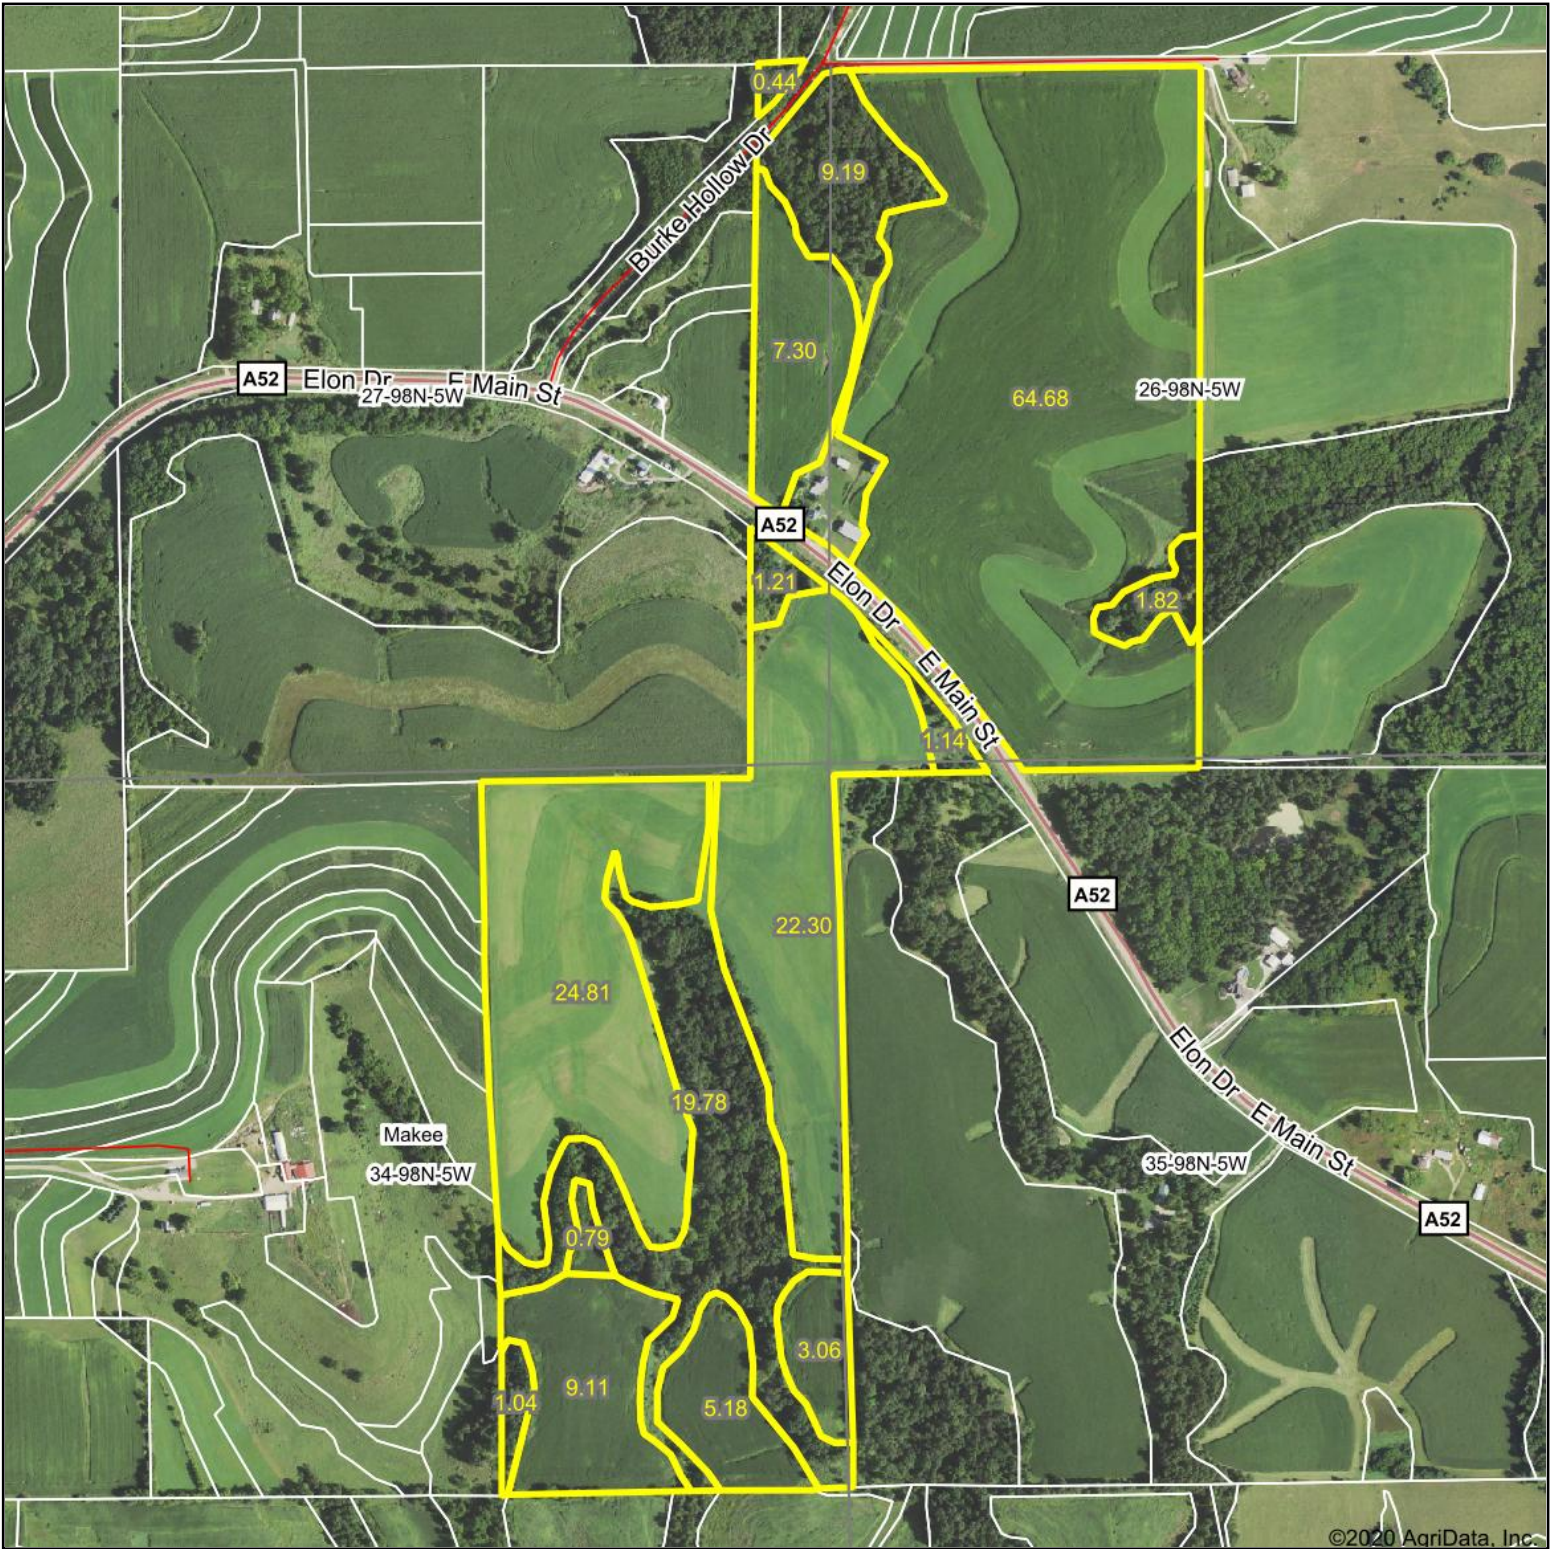

Aerial Map

©2020 AgriData, Inc.

Map Center: 43° 16' 8.22, -91° 24' 38.1

Maps Provided By:

© AgriData, Inc. 2020 www.AgridataInc.com

34-98N-5W
Allamakee County
Iowa

12/7/2020