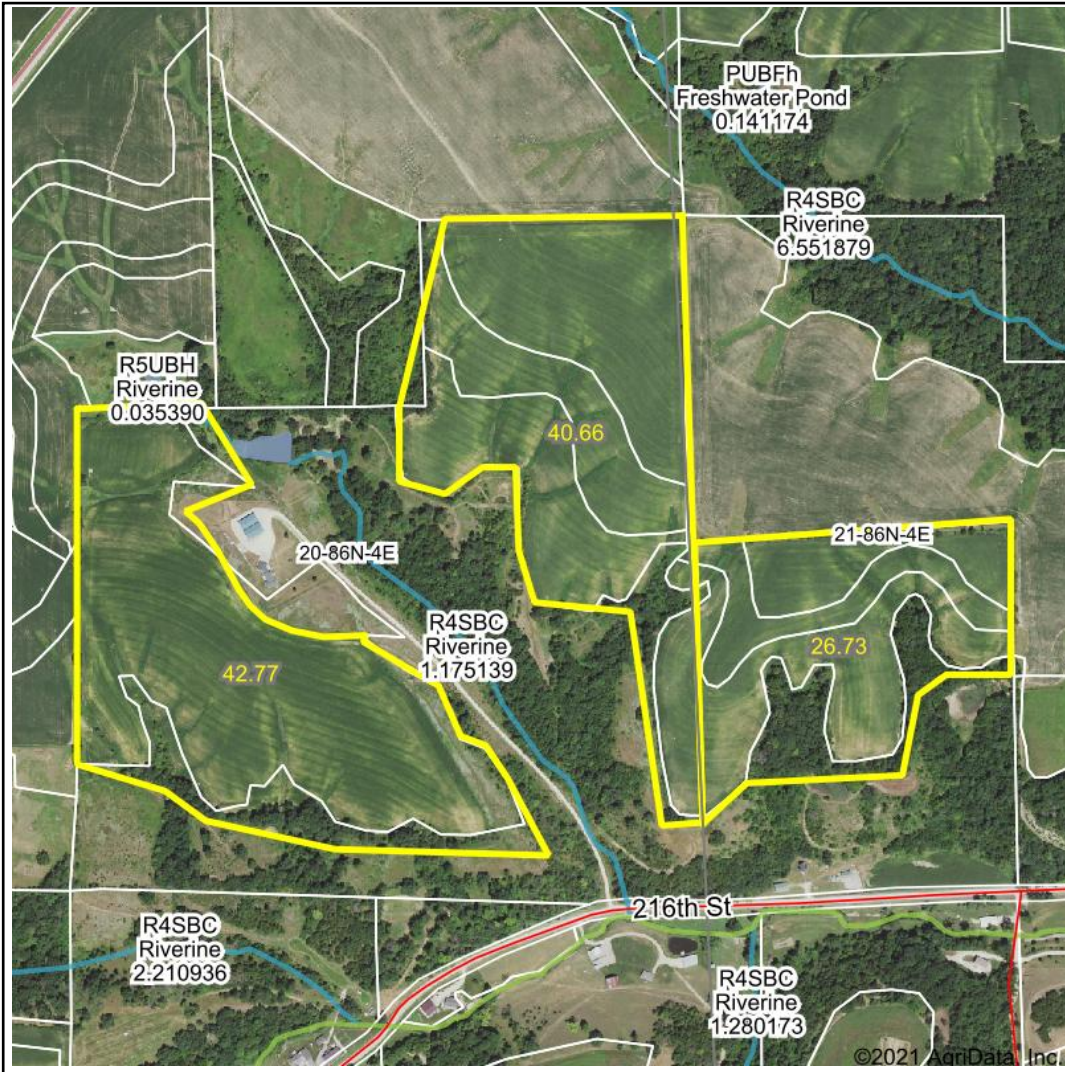

Wetlands Map

State: **Iowa**
 Location: **20-86N-4E**
 County: **Jackson**
 Township: **Bellevue**
 Date: **3/22/2021**

Maps Provided By:

© AgriData, Inc. 2021 www.AgriDataInc.com

0ft 907ft 1814ft

Classification Code	Type	Acres
R4SBC	Riverine	0.08
	Total Acres	0.08