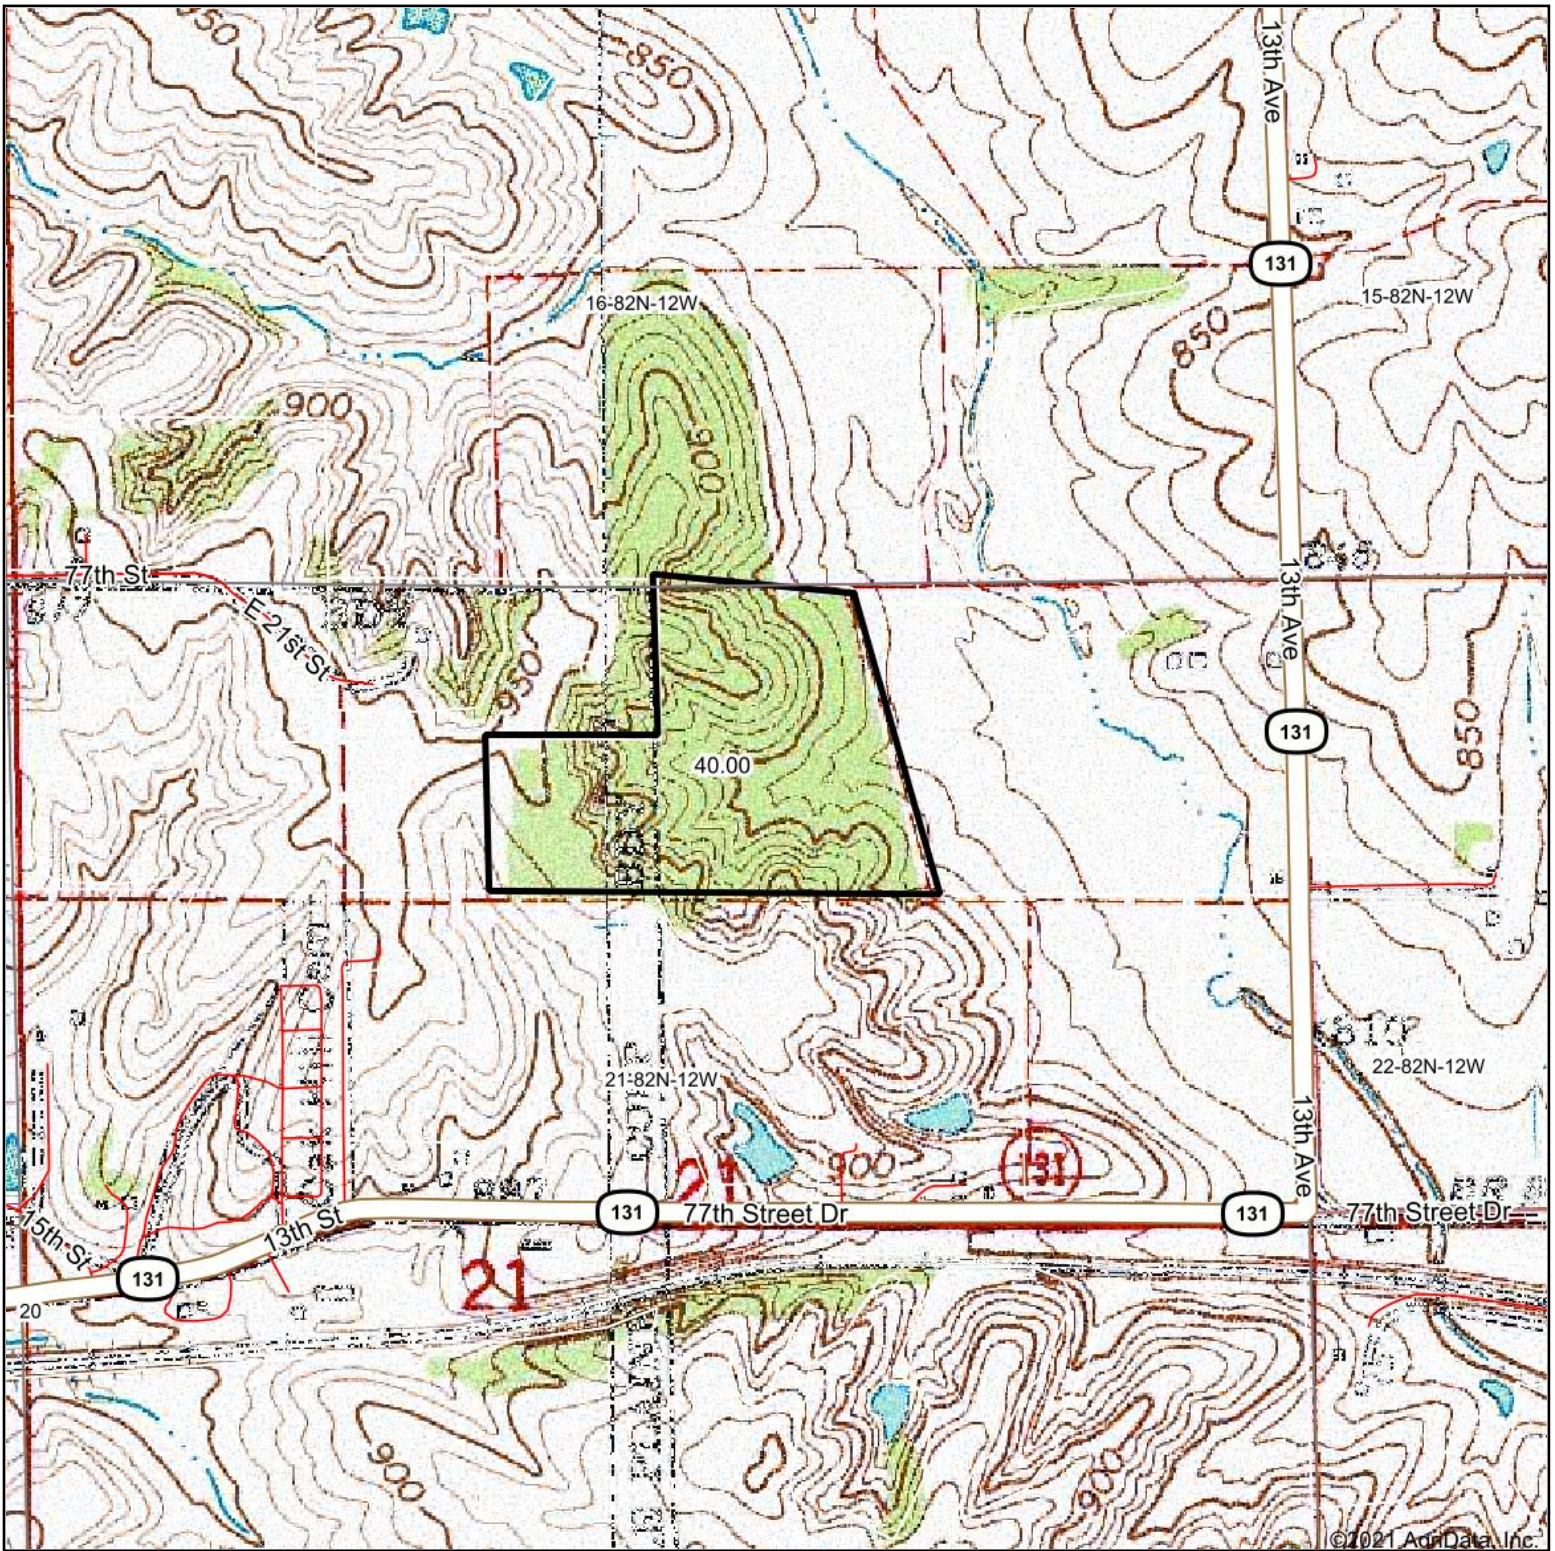

# Topography Map

Maps Provided By:

© AgriData, Inc. 2021

www.AgriDataInc.com

map center: 41° 54' 14.37, -92° 14' 51.24

**21-82N-12W**  
**Benton County**  
**Iowa**

2/26/2021