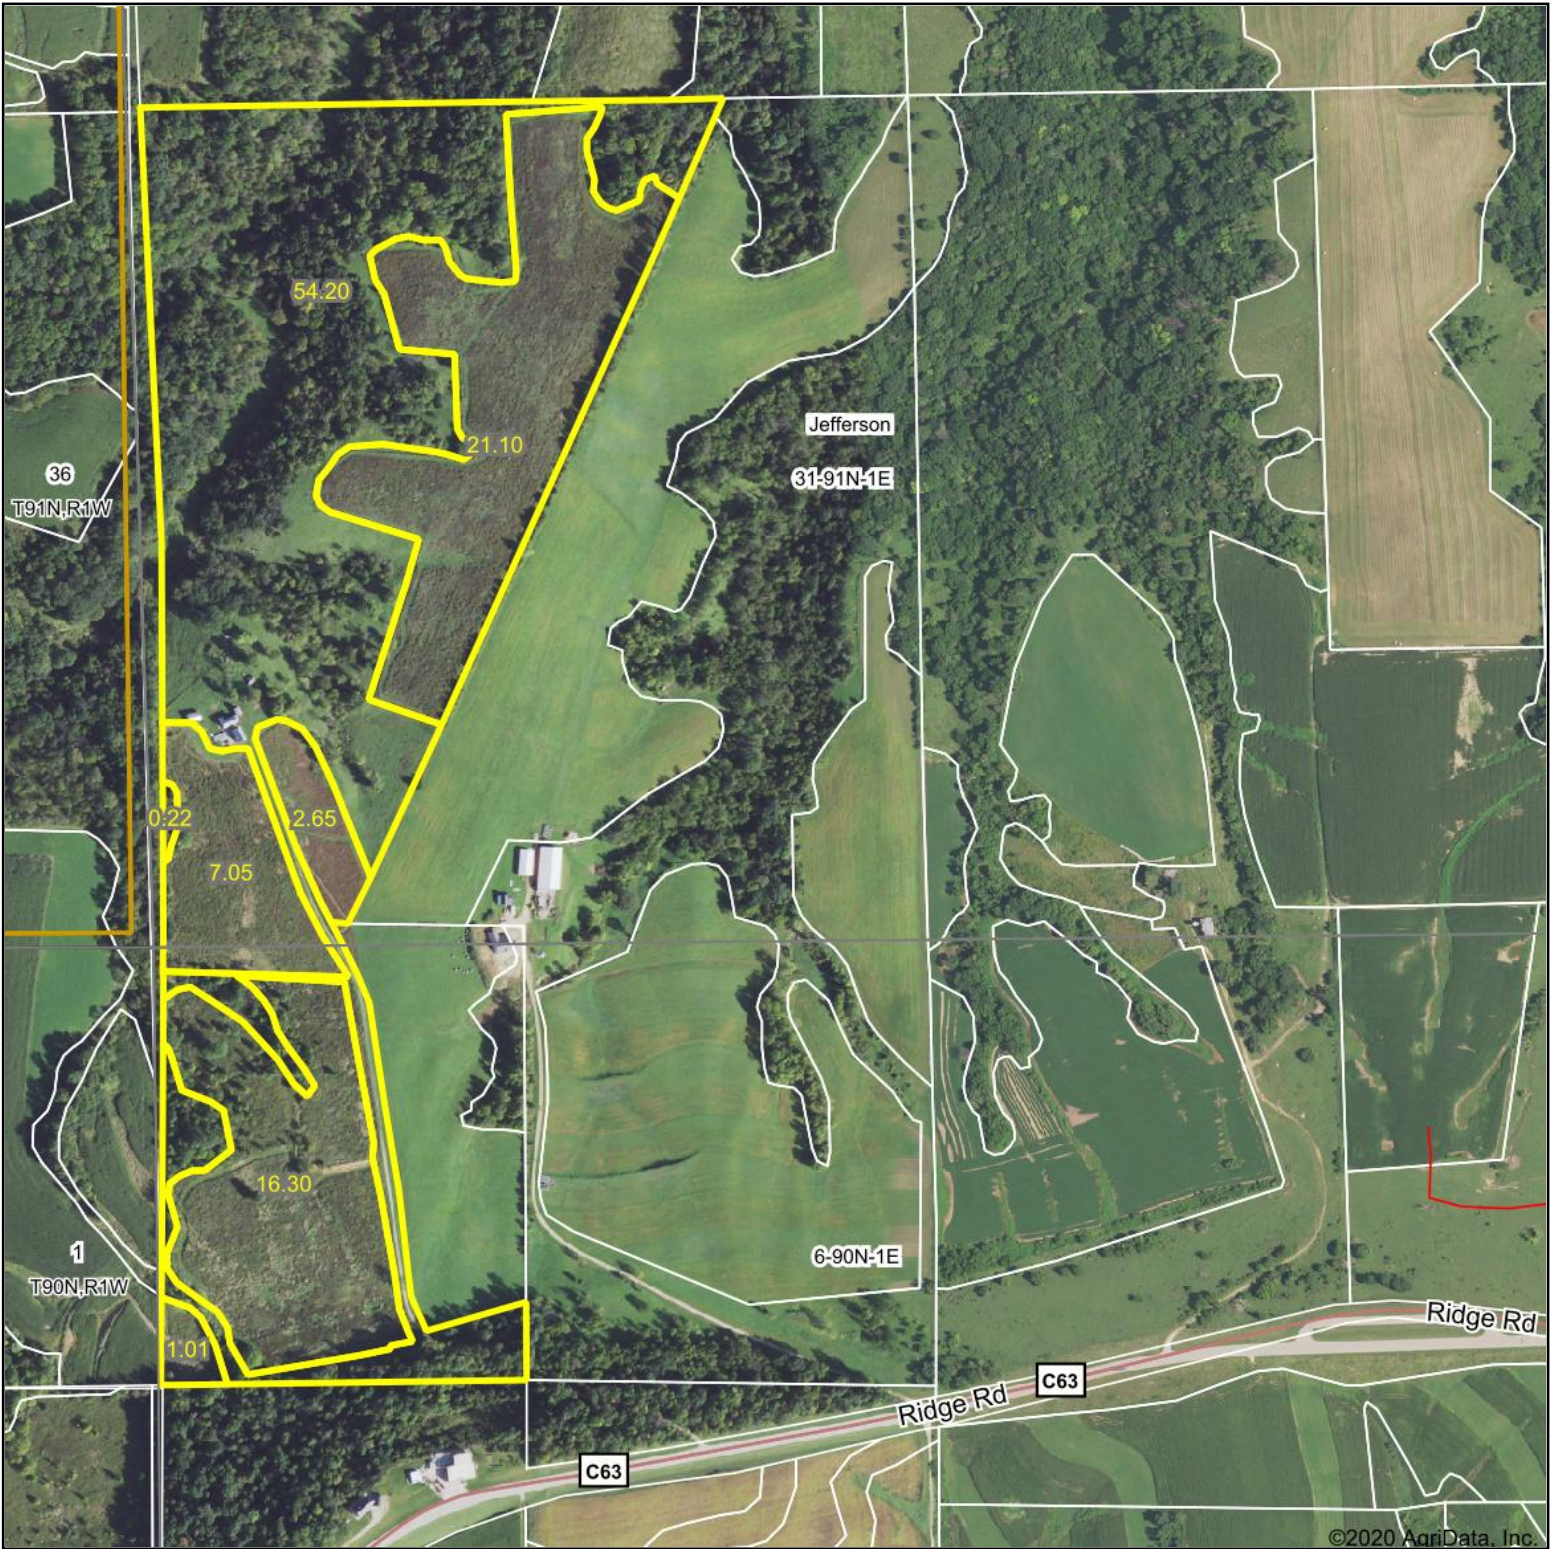

# Aerial Map

Map Center: 42° 38' 49.09, -90° 53' 22.57

Maps Provided By:  
**surety**  
CUSTOMIZED ONLINE MAPPING  
© AgriData, Inc. 2020 www.AgriDataInc.com

**31-91N-1E**  
**Dubuque County**  
**Iowa**

9/3/2020