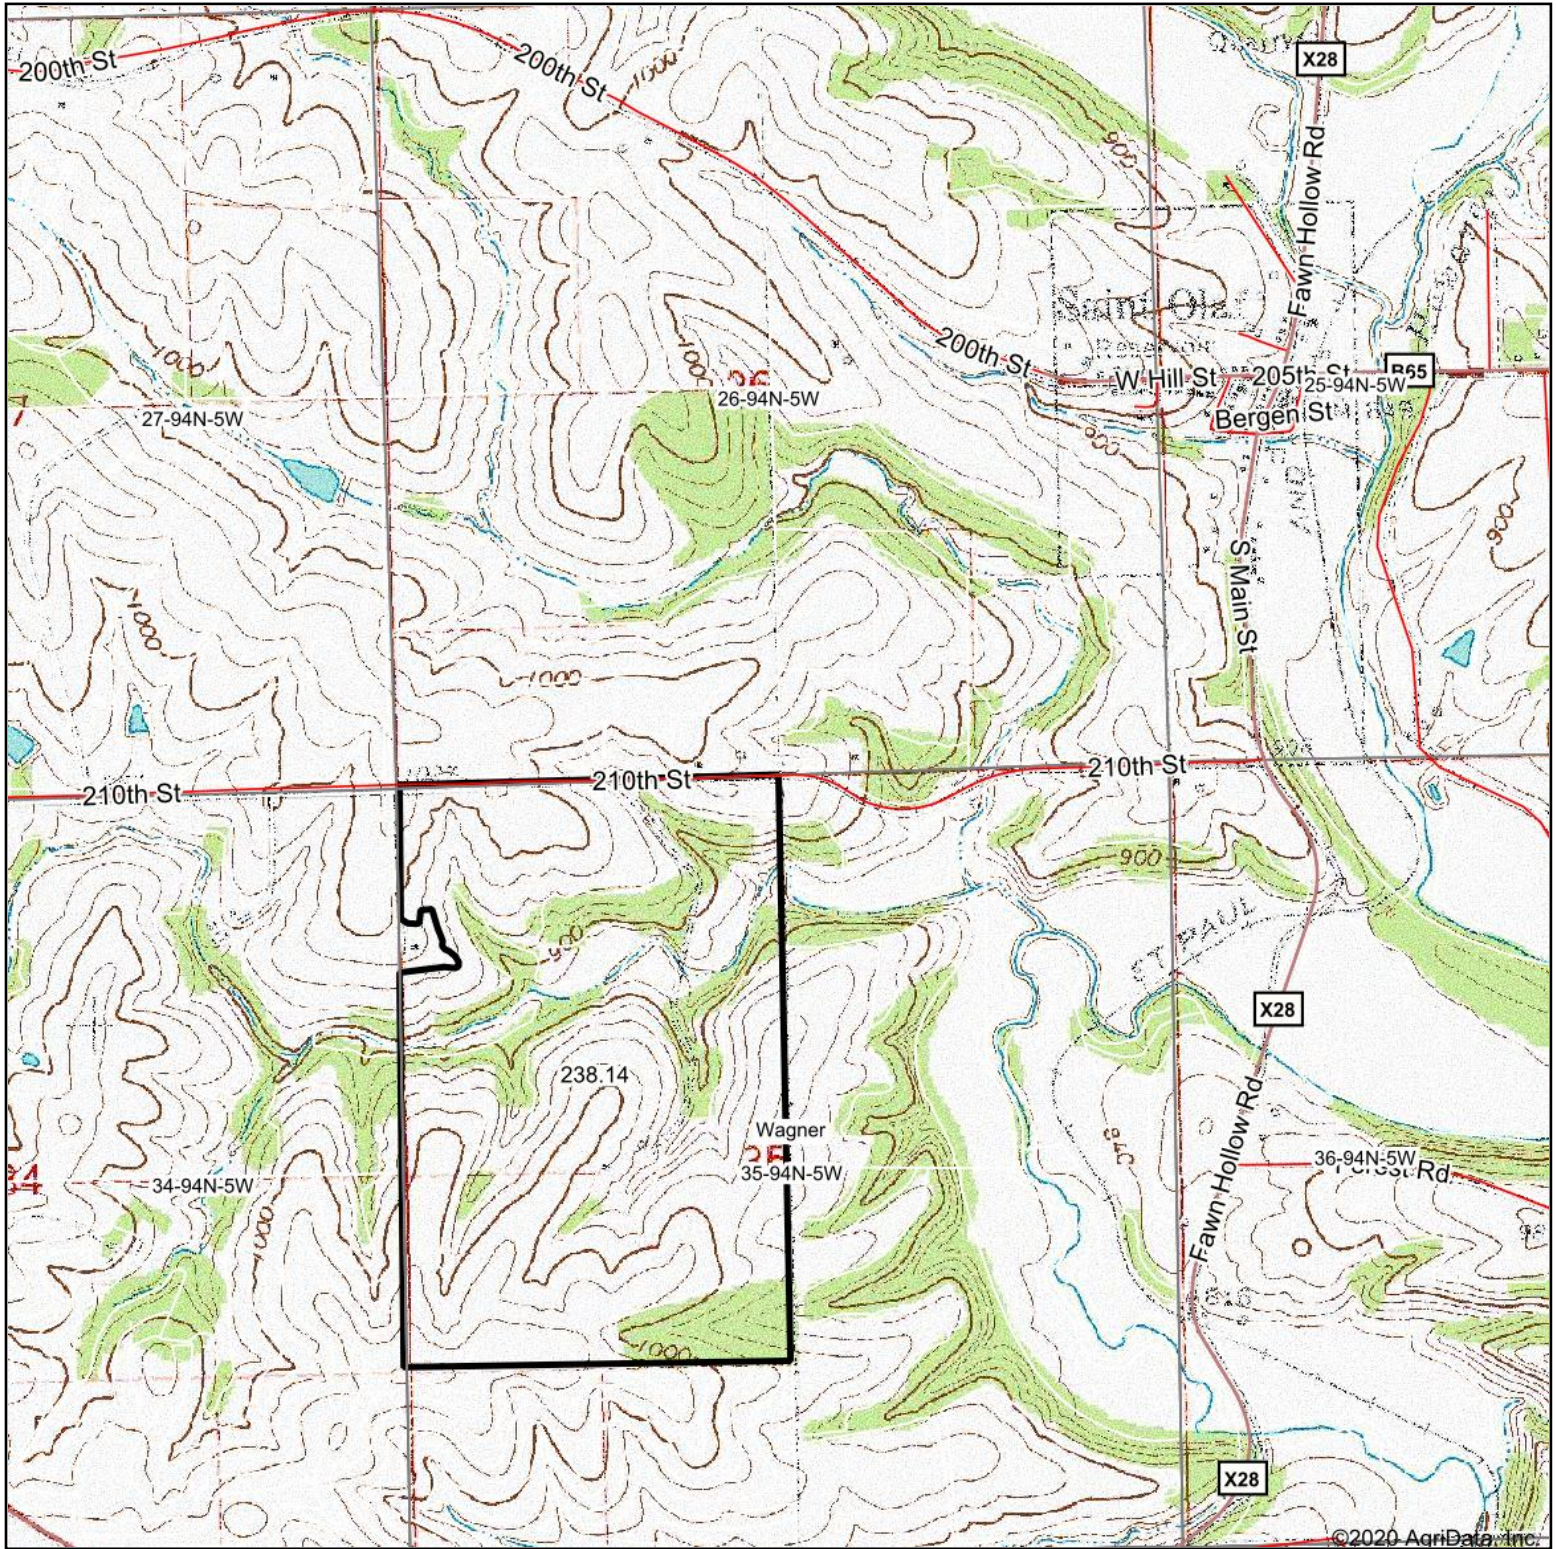

# Topography Map

©2020 AgriData, Inc.

Maps Provided By:

© AgriData, Inc. 2020 www.AgridataInc.com

map center: 42° 55' 15.74, -91° 23' 57.06

**35-94N-5W**  
**Clayton County**  
**Iowa**

7/24/2020