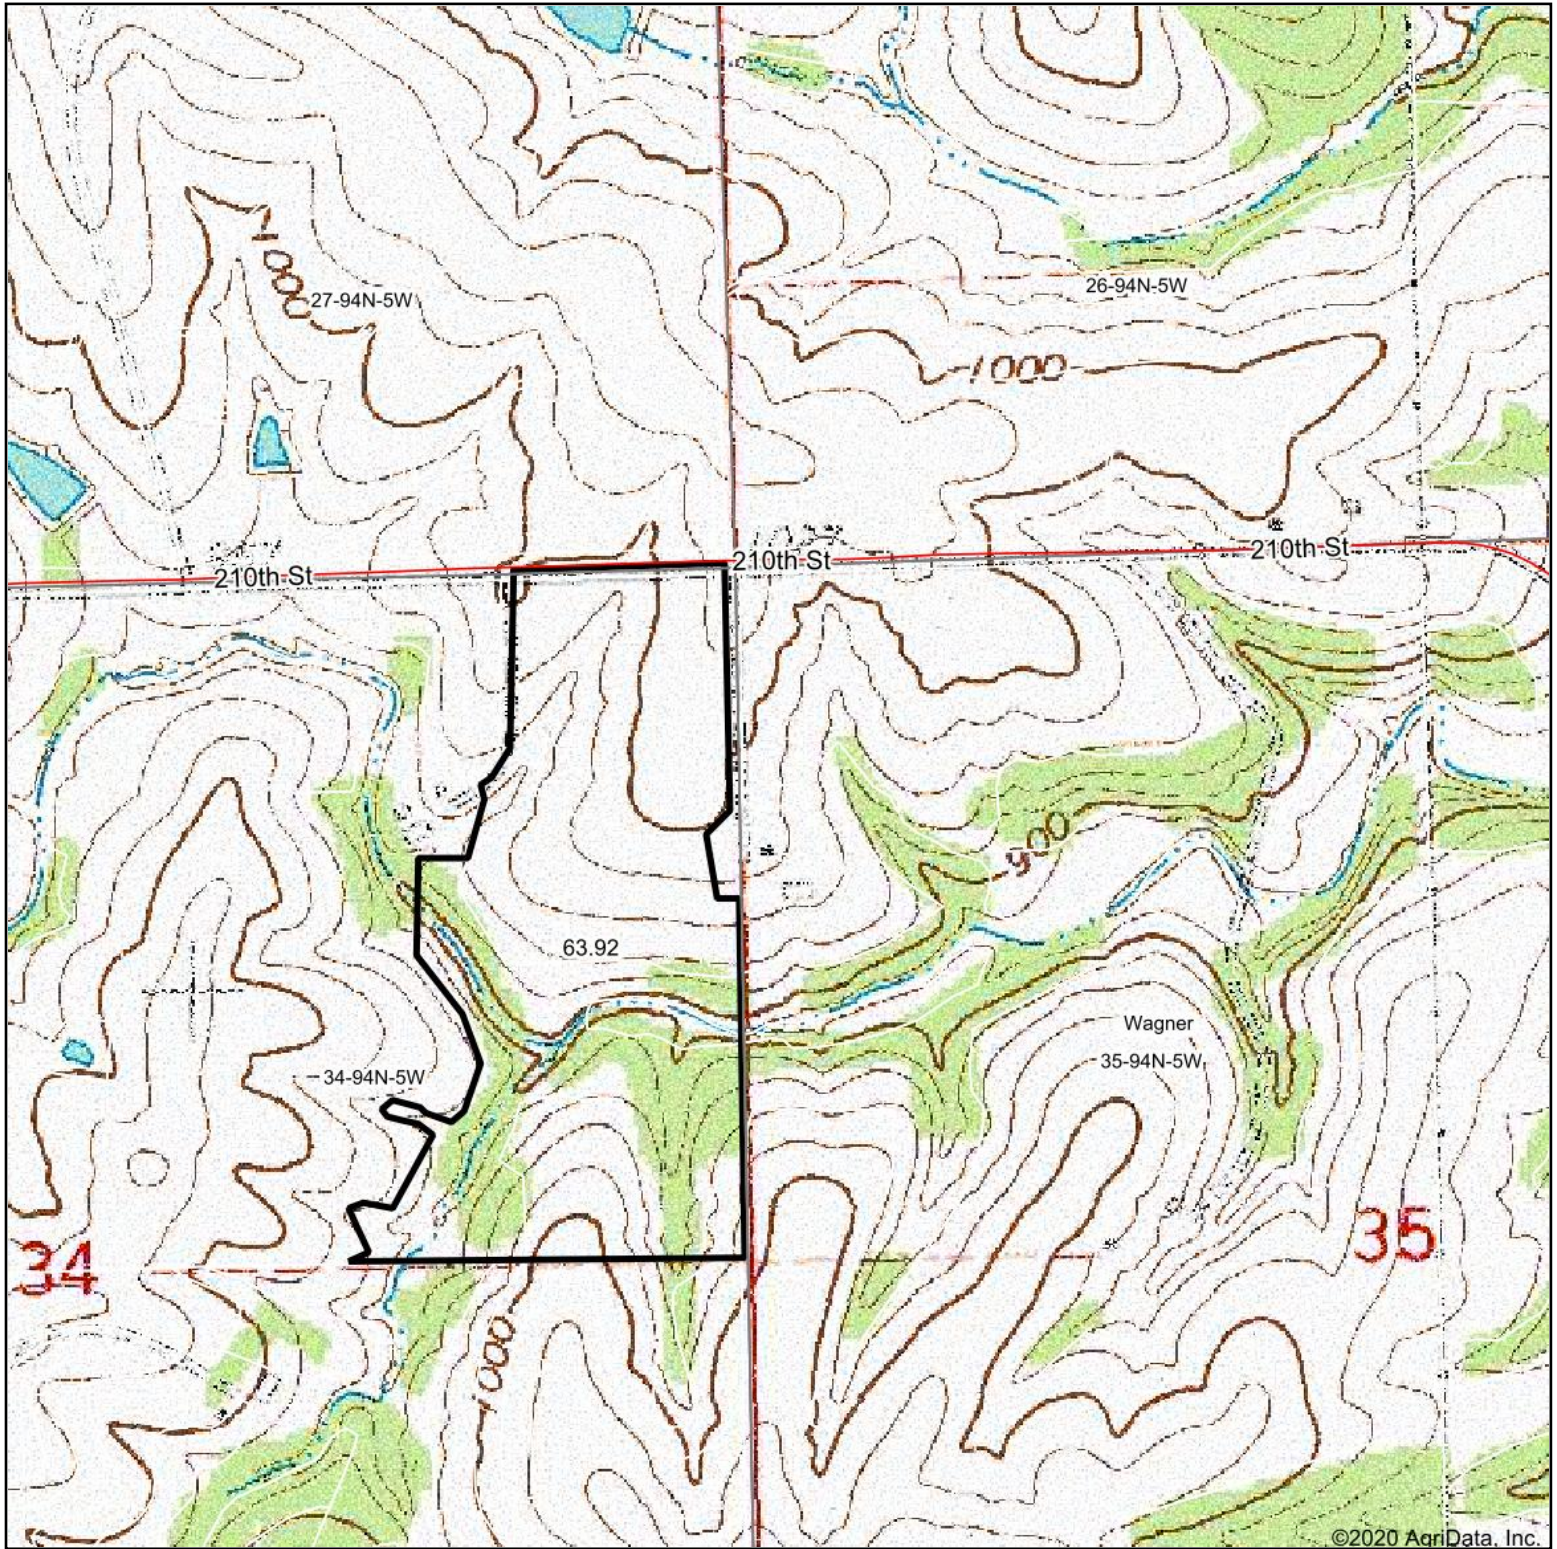

Topography Map

map center: 42° 55' 7.48, -91° 24' 30.19

35-94N-5W
Clayton County
Iowa

Maps Provided By:
 surety
CUSTOMIZED ONLINE MAPPING
© AgriData, Inc. 2020 www.AgriDataInc.com

7/24/2020