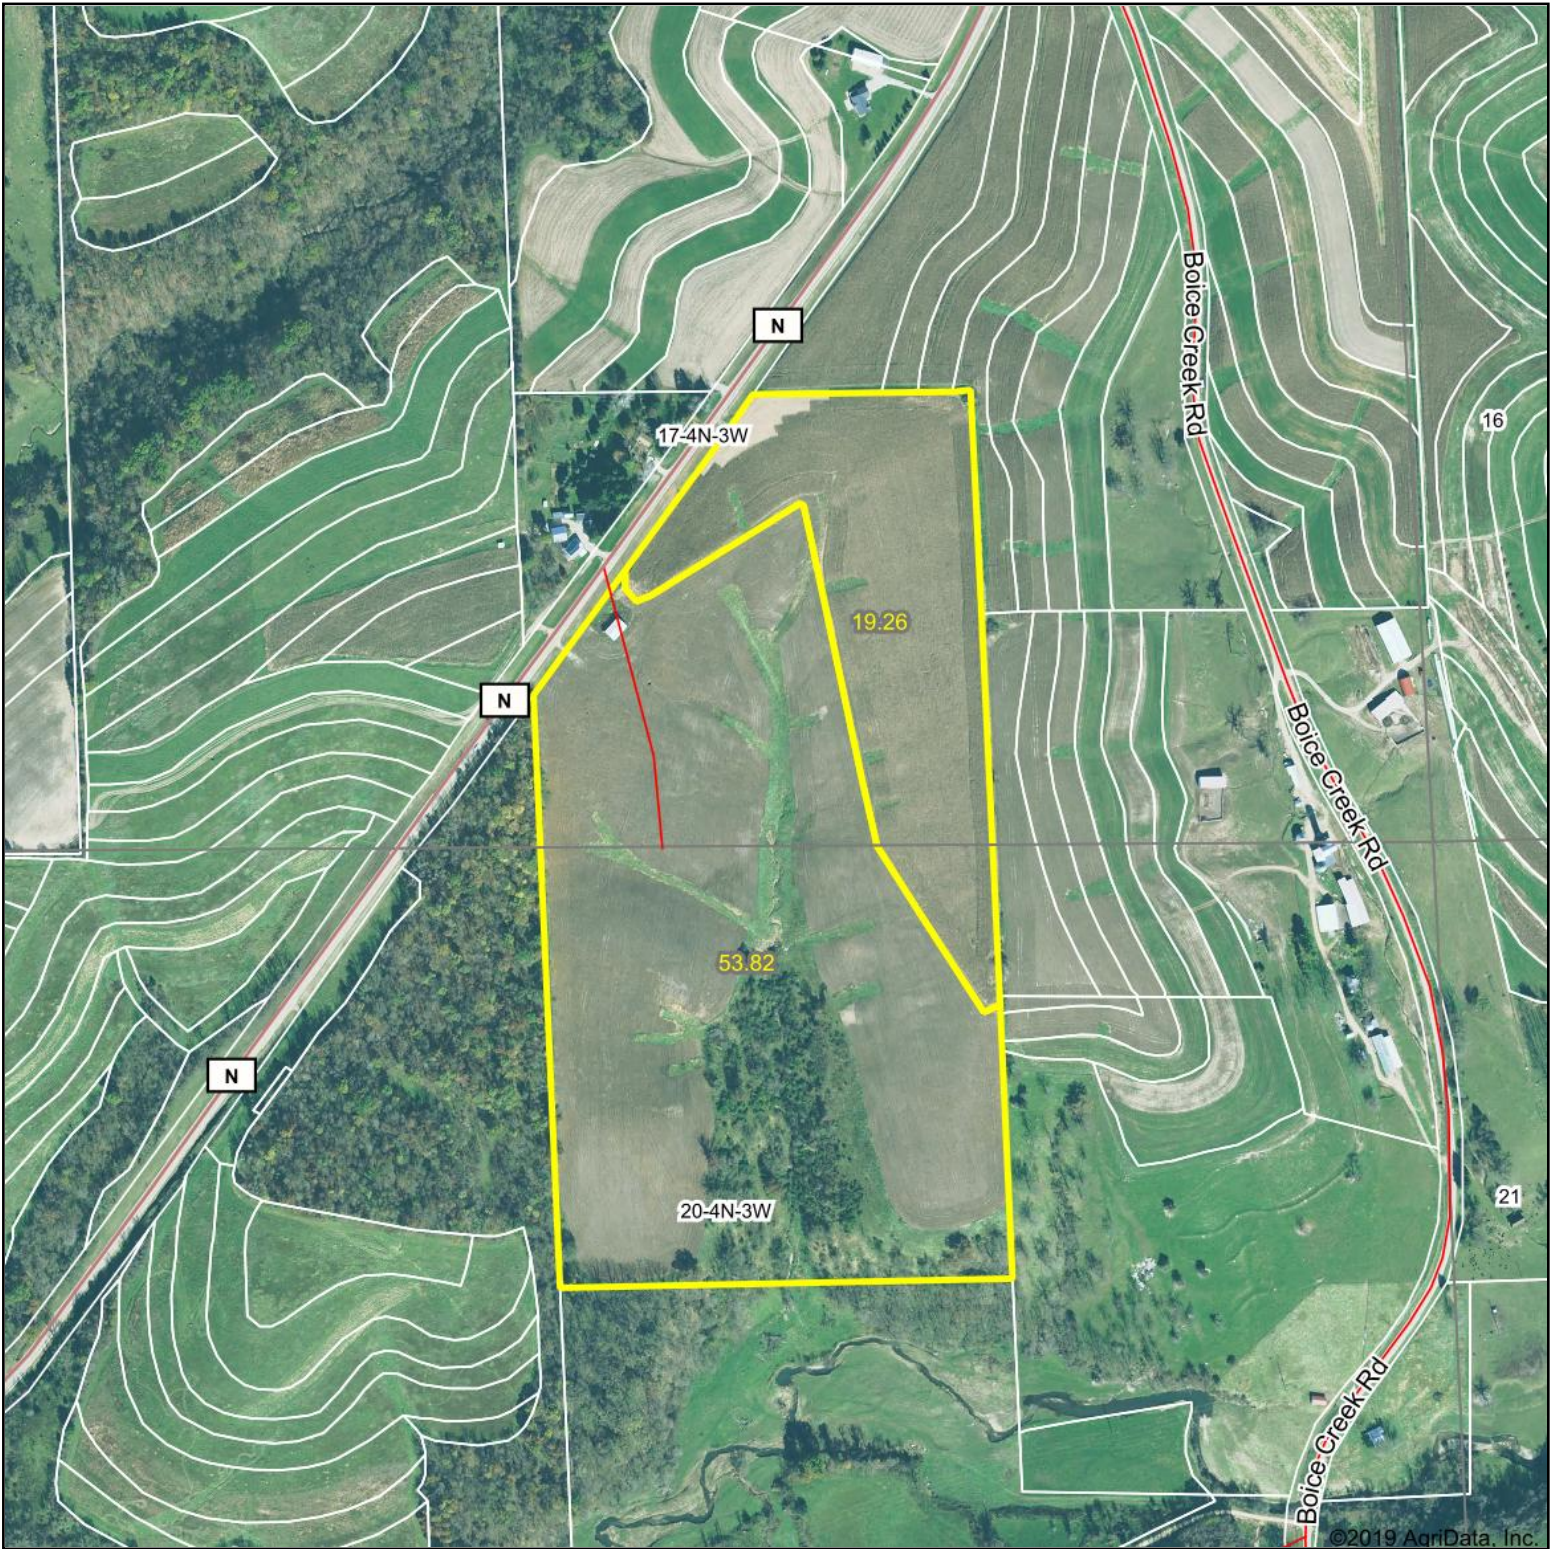

Aerial Map

©2019 AgriData, Inc.

Map Center: 42° 48' 50.88, -90° 44' 59.21

17-4N-3W
Grant County
Wisconsin

Maps Provided By:
surety
CUSTOMIZED ONLINE MAPPING
© AgriData, Inc. 2019 www.AgriDataInc.com

4/2/2020

Field borders provided by Farm Service Agency as of 5/21/2008.