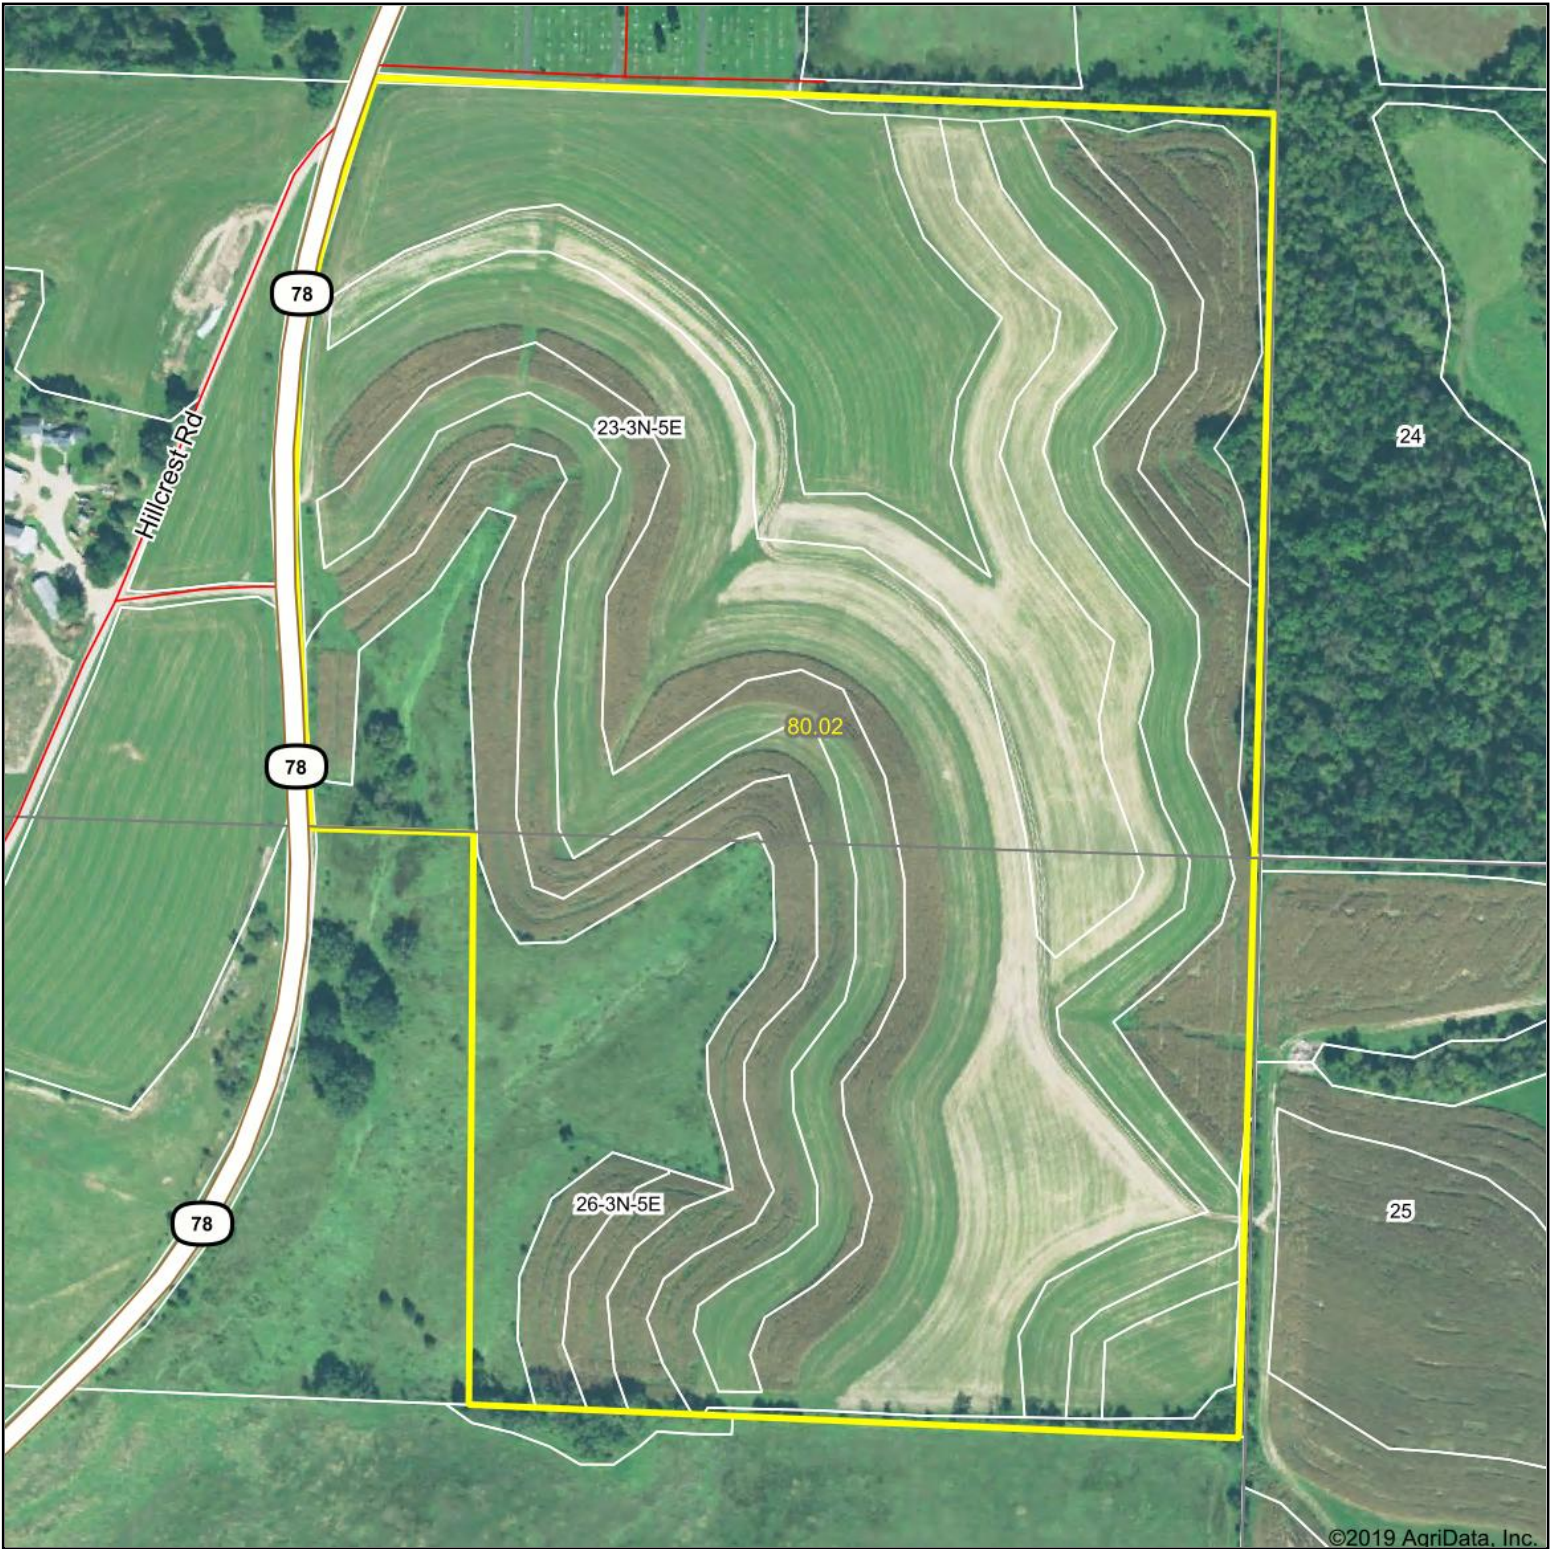

Aerial Map

Map Center: 42° 42' 44.73, -89° 51' 37.67

23-3N-5E
Lafayette County
Wisconsin

3/2/2020

Maps Provided By:
surety
CUSTOMIZED ONLINE MAPPING
© AgriData, Inc. 2019 www.AgriDataInc.com

Field borders provided by Farm Service Agency as of 5/21/2008.