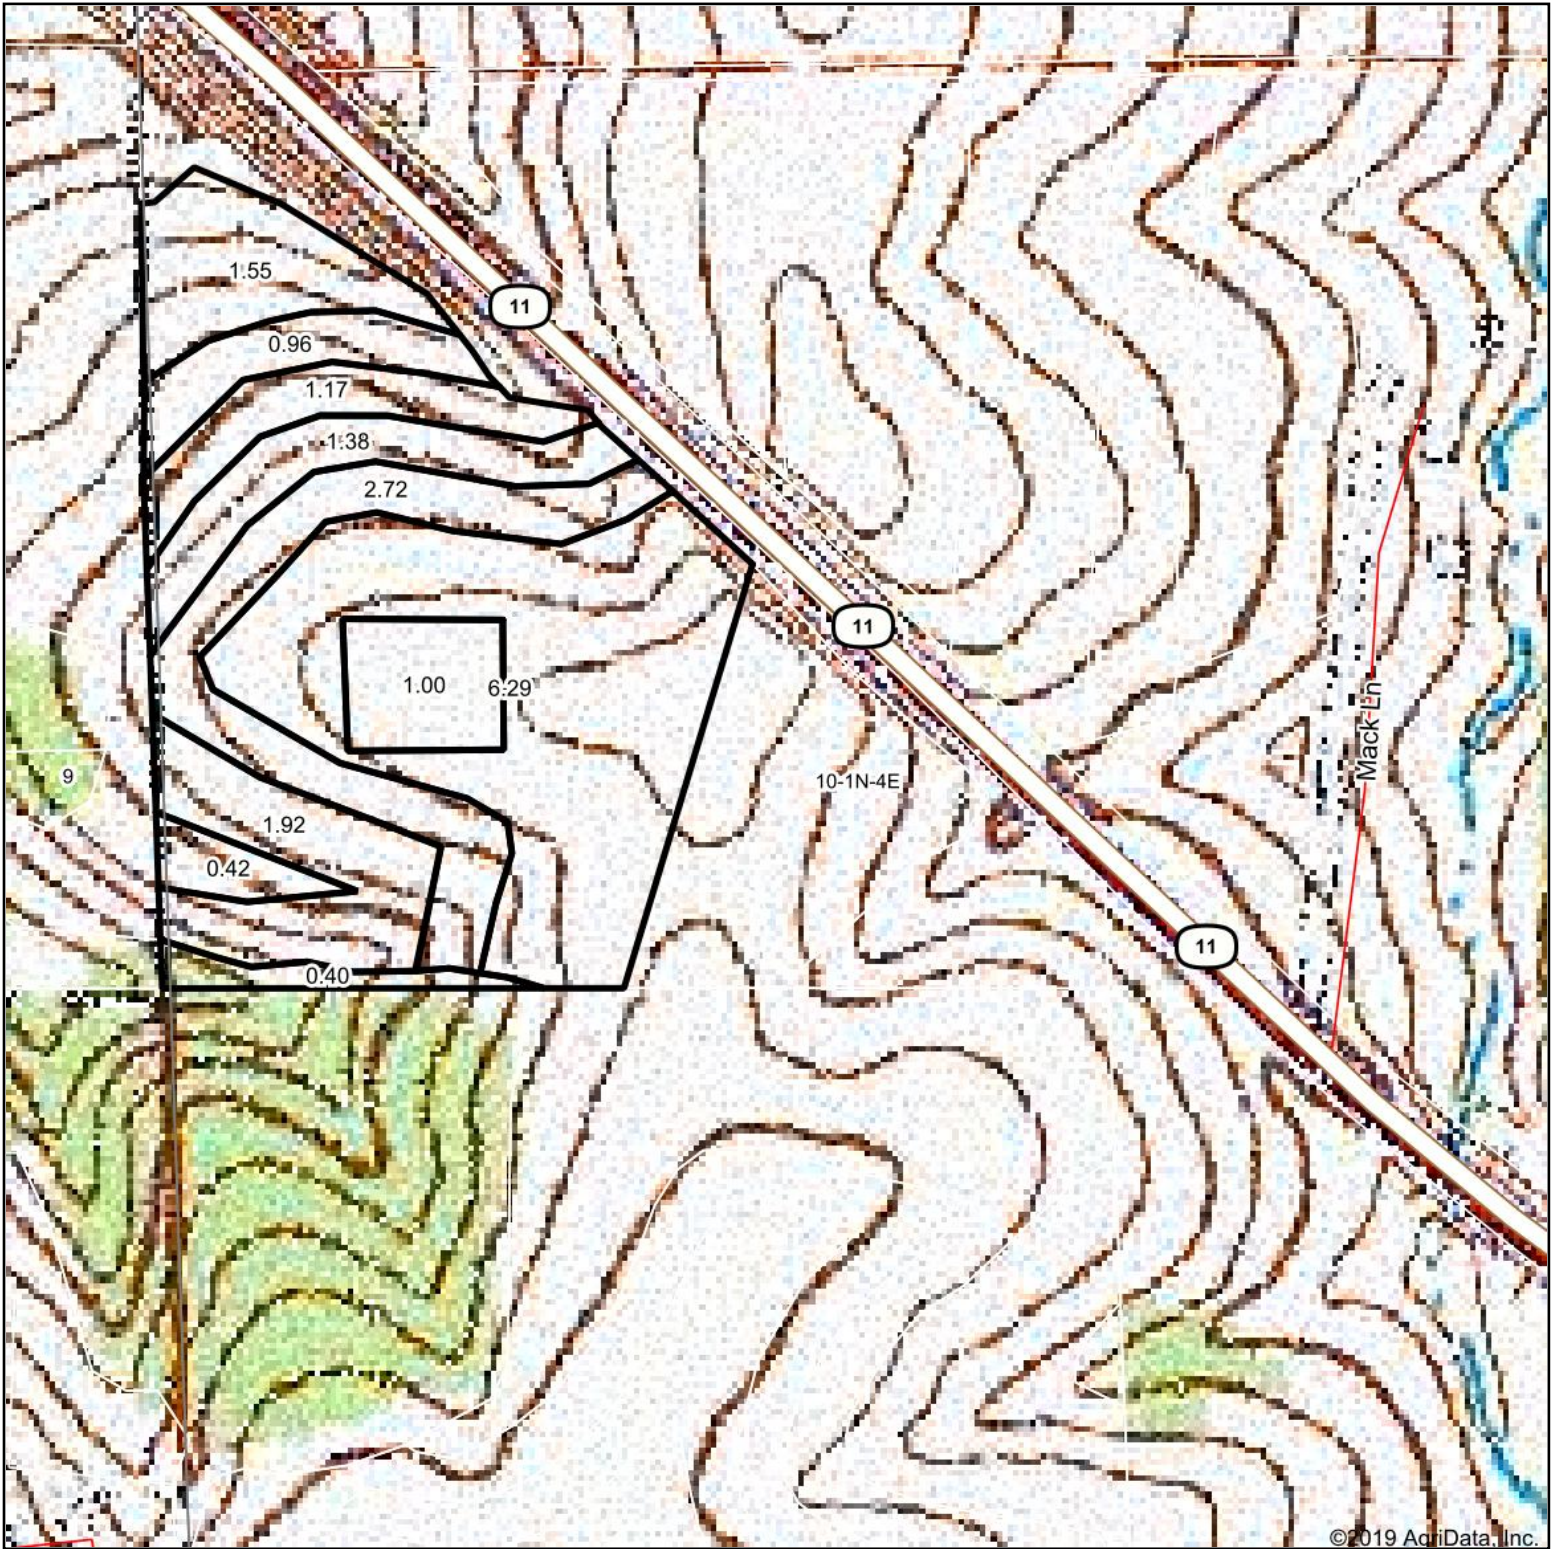

Topography Map

©2019 AgriData, Inc.

map center: 42° 34' 28.91, -90° 0' 44.32

Maps Provided By:

© AgriData, Inc. 2019

www.AgridataInc.com

10-1N-4E
Lafayette County
Wisconsin

1/31/2020

Field borders provided by Farm Service Agency as of 5/21/2008.