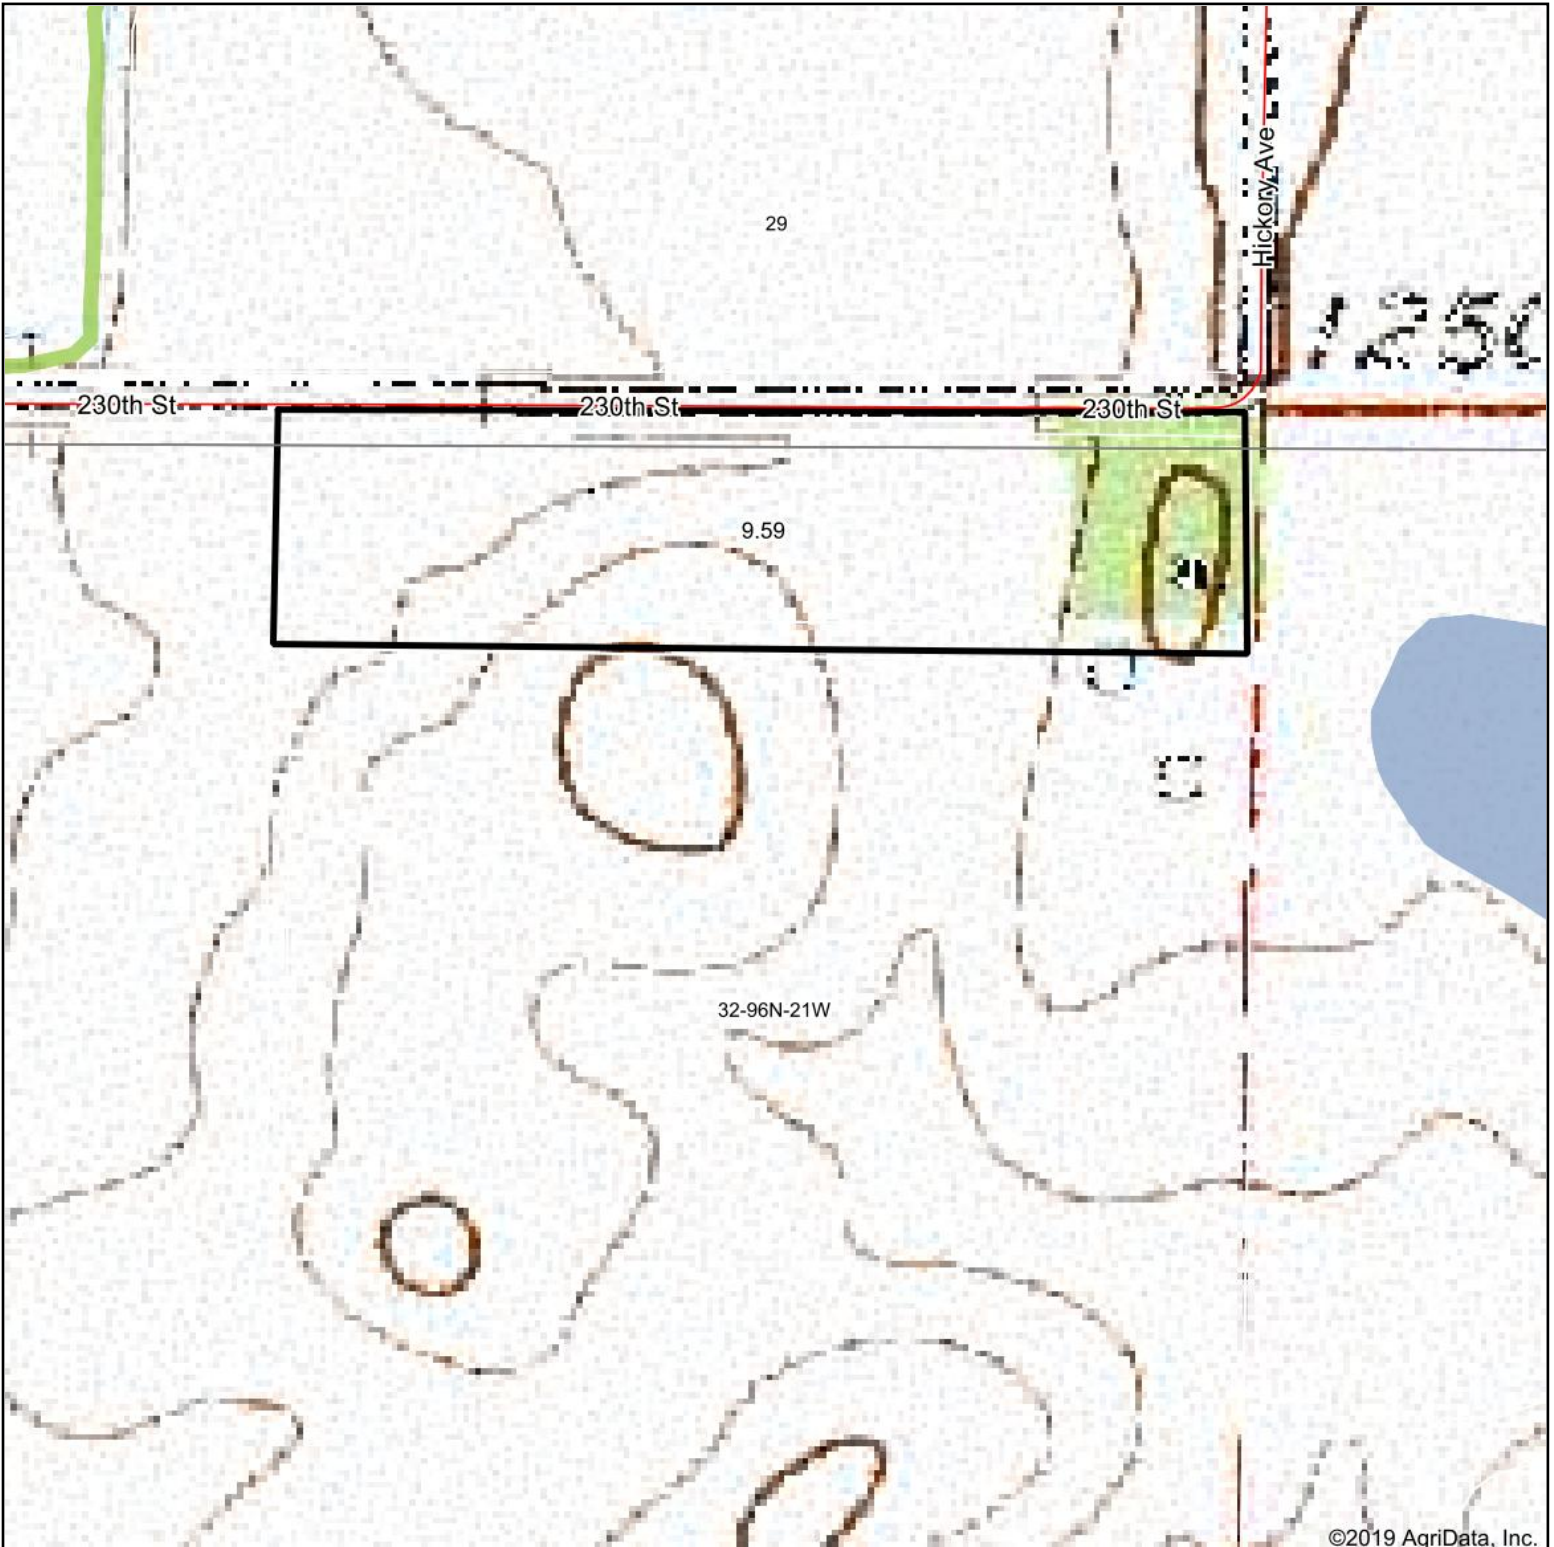

Topography Map

©2019 AgriData, Inc.

map center: 43° 5' 45.93, -93° 21' 7.7

32-96N-21W
Cerro Gordo County
Iowa

12/11/2019

Maps Provided By:

© AgriData, Inc. 2019 www.AgriDataInc.com